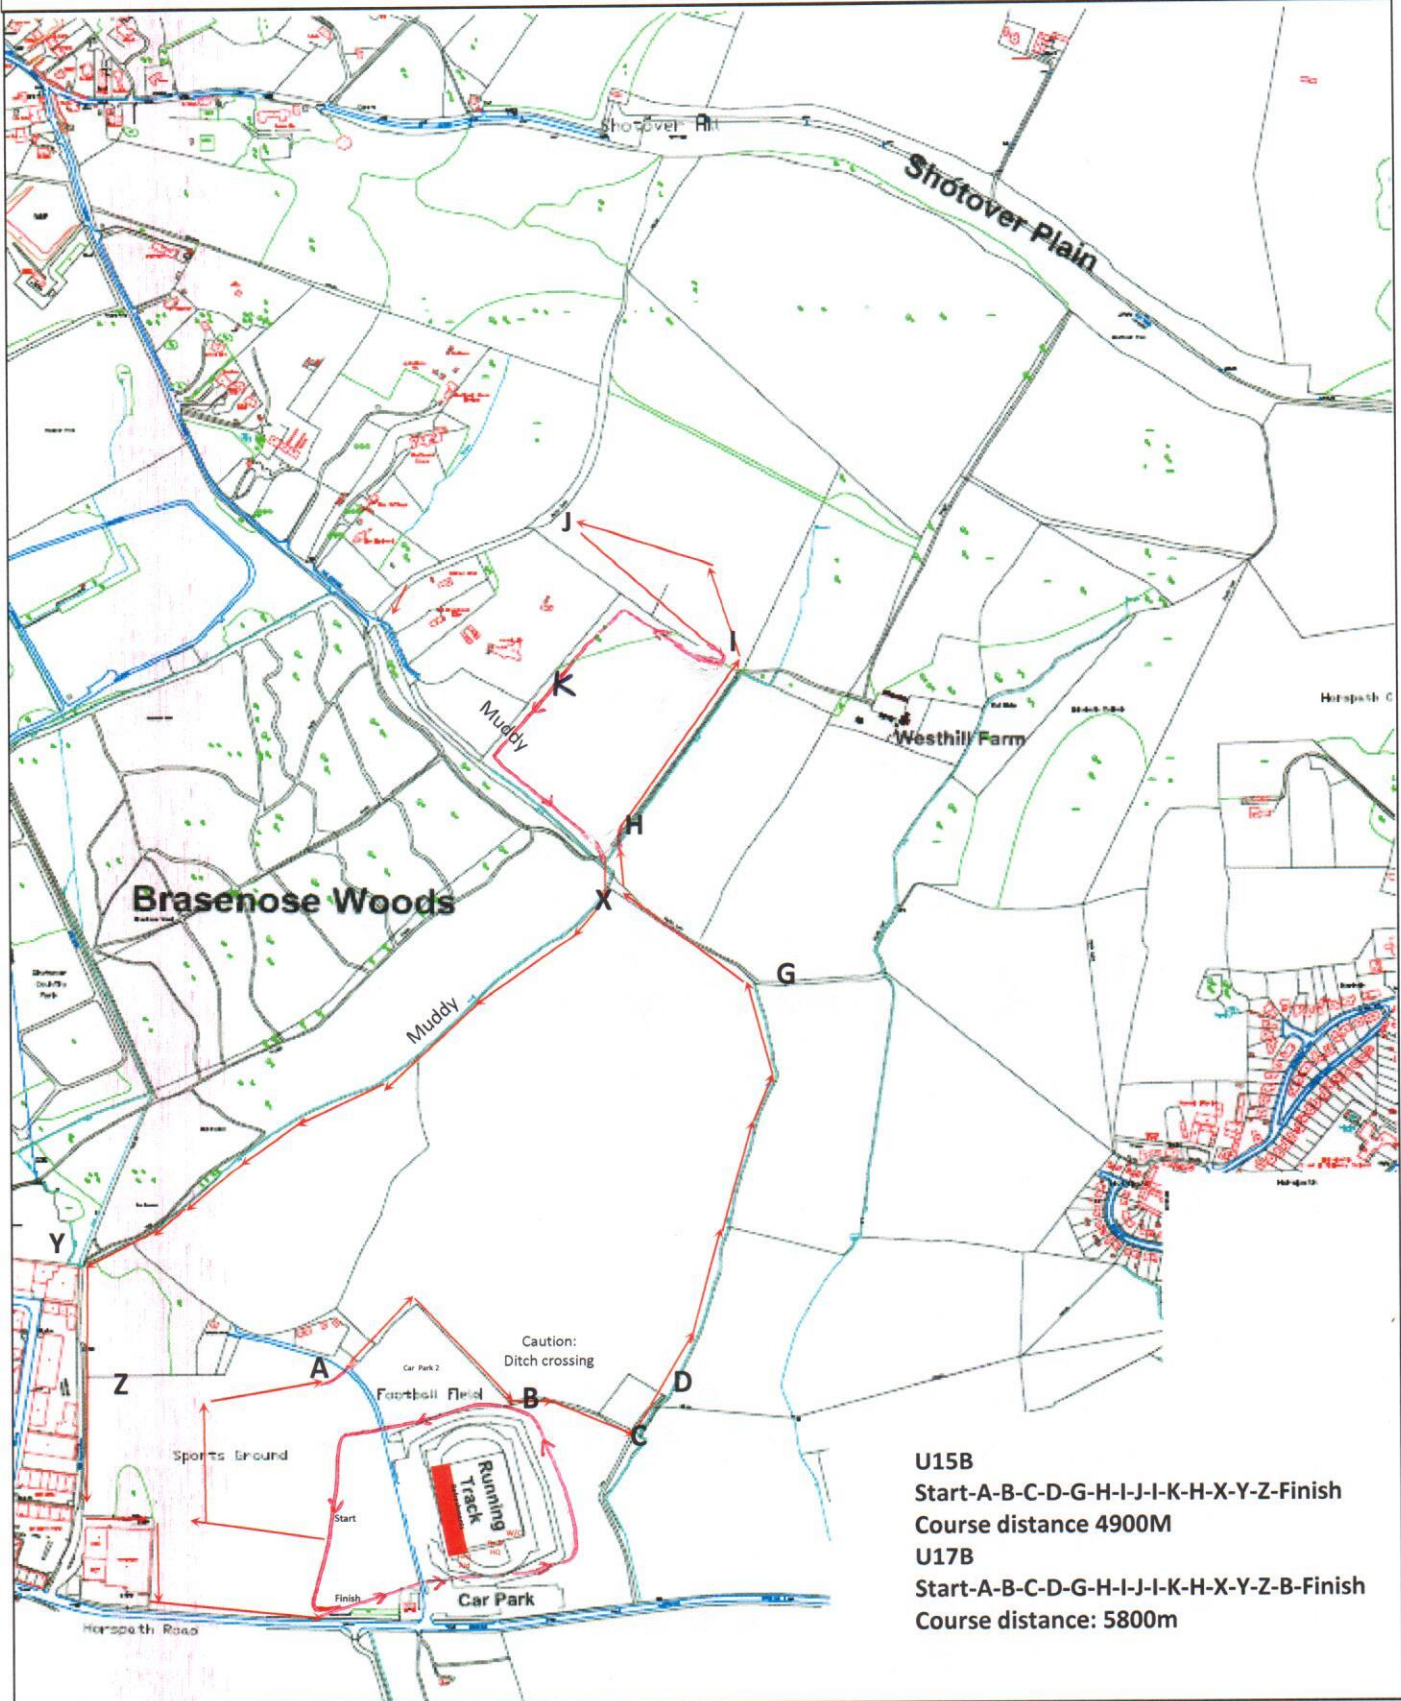

U15 G
 Start-A-B-C-D-G-H-I-J-I-H-X-Y-Z-Finish
 Course distance 4000M
 U17W
 Start-A-B-C-D-G-H-I-J-I-H-X-Y-Z-B-Finish
 Course distance 5000m

Oxford Mail League, Round 3 and County Champs
 January 10th 2016, Shotover Park, U15 & U17 Boys
 Race 6, 11:00

Oxford Mail League, Round 3 and County Champs
 January 10th 2016, Shotover Park, U20/Senior Ladies & Vet Women
 Race 7, 11:20

Start-A-B-C-D-G-L-M-J-I-K-H-X-Y-Z-
 B finish
 Course distance 6600m

Oxford Mail League, Round 3 and County Champs
 January 10th 2016, Shotover Park, U20/ Senior/Vet Men
 Race 8, 12:00