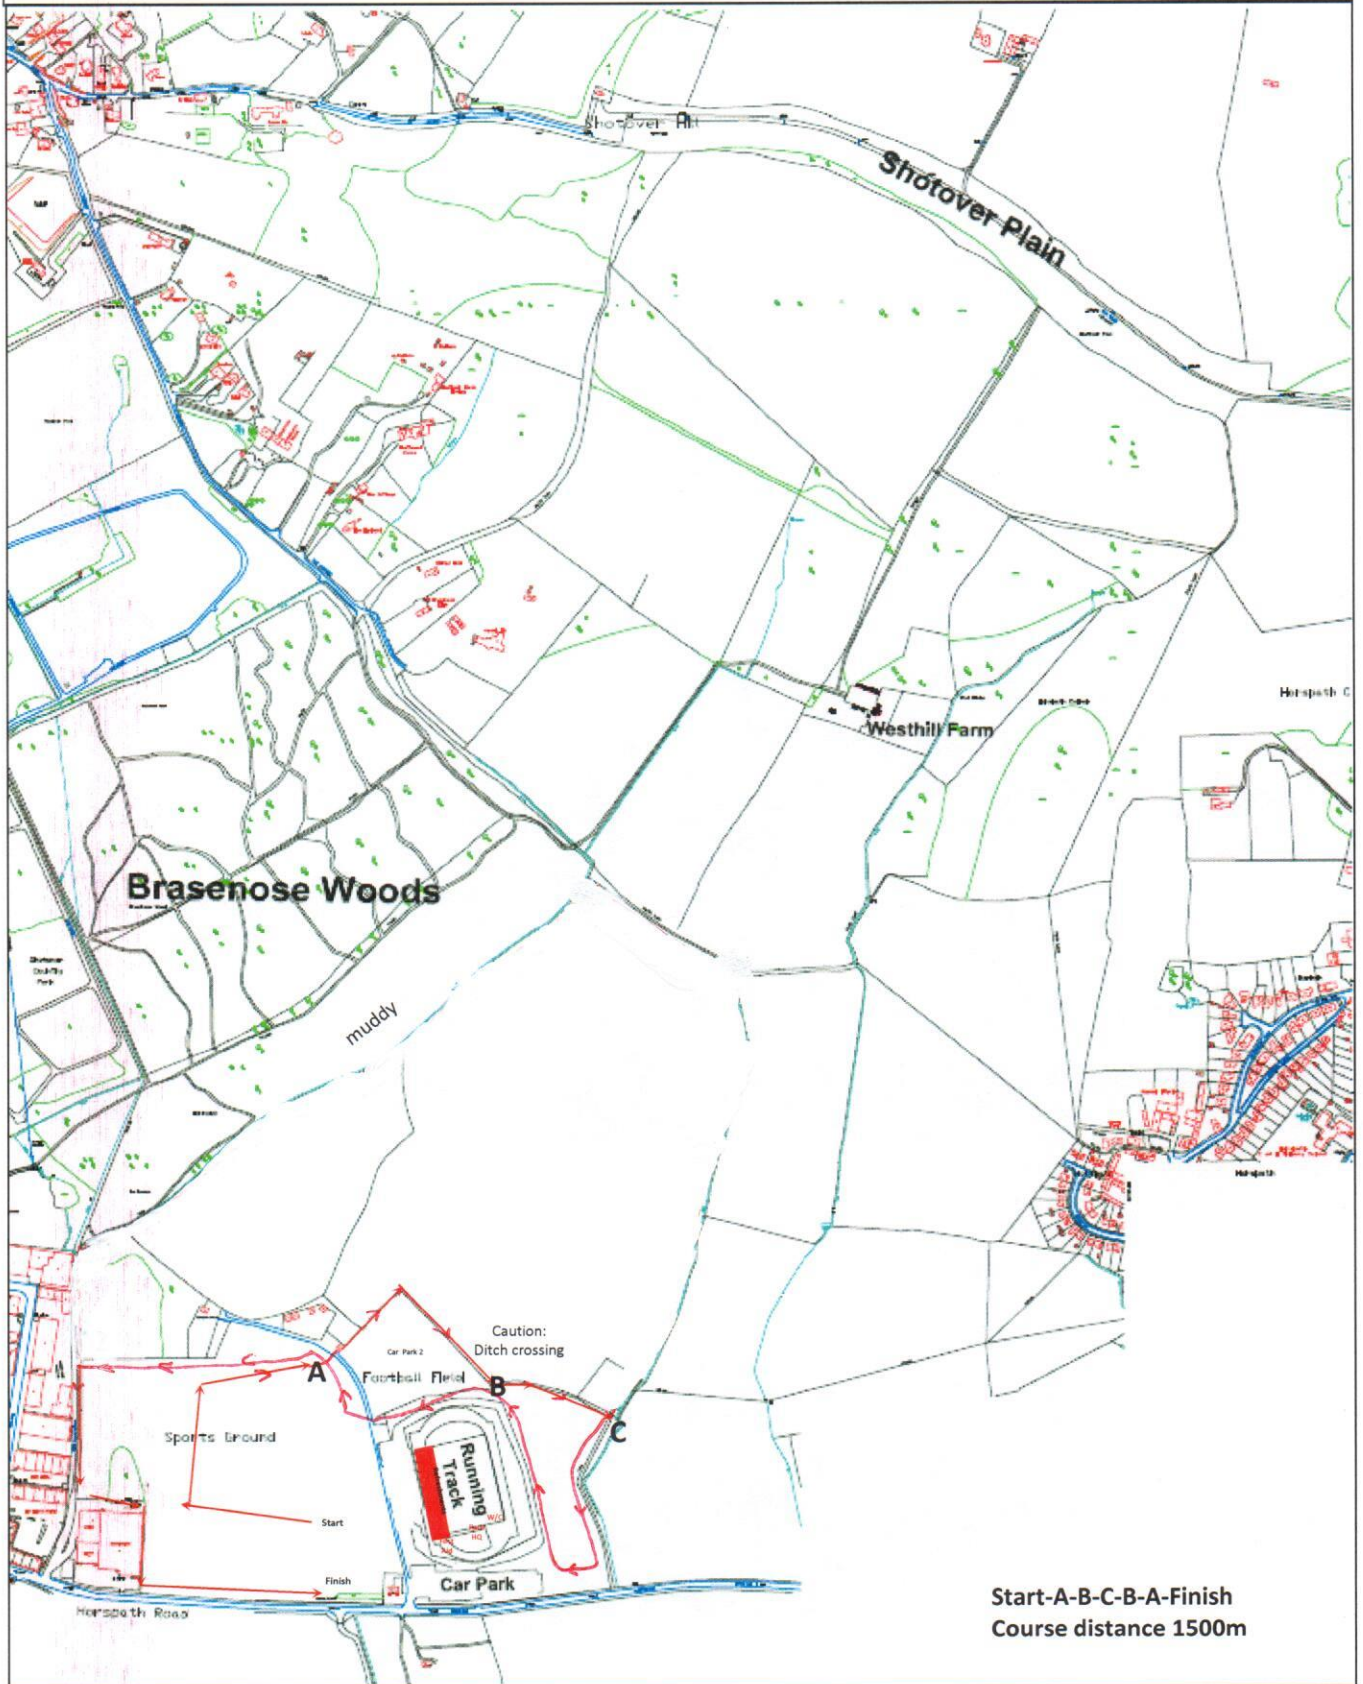

Start-A-B-C-B-A-Finish
Course distance 1500m

Oxford Mail League, Round 3 and County Champs
January 10th 2016, Shotover Park, U11 Boys
Race 2, 10:10

Oxford Mail League, Round 3 and County Champs
January 10th 2016, Shotover Park, U13 Girls
Race 3, 10:20

U15 G
 Start-A-B-C-D-G-H-I-J-I-H-X-Y-Z-Finish
 Course distance 4000M
 U17W
 Start-A-B-C-D-G-H-I-J-I-H-X-Y-Z-B-Finish
 Course distance 5000m

Oxford Mail League, Round 3 and County Champs
 January 10th 2016, Shotover Park, U15 & U17 Boys
 Race 6, 11:00

Oxford Mail League, Round 3 and County Champs
 January 10th 2016, Shotover Park, U20/Senior Ladies & Vet Women
 Race 7, 11:20

Start-A-B-C-D-G-L-M-J-I-K-H-X-Y-Z-
 B finish
 Course distance 6600m

Oxford Mail League, Round 3 and County Champs
 January 10th 2016, Shotover Park, U20/ Senior/Vet Men
 Race 8, 12:00