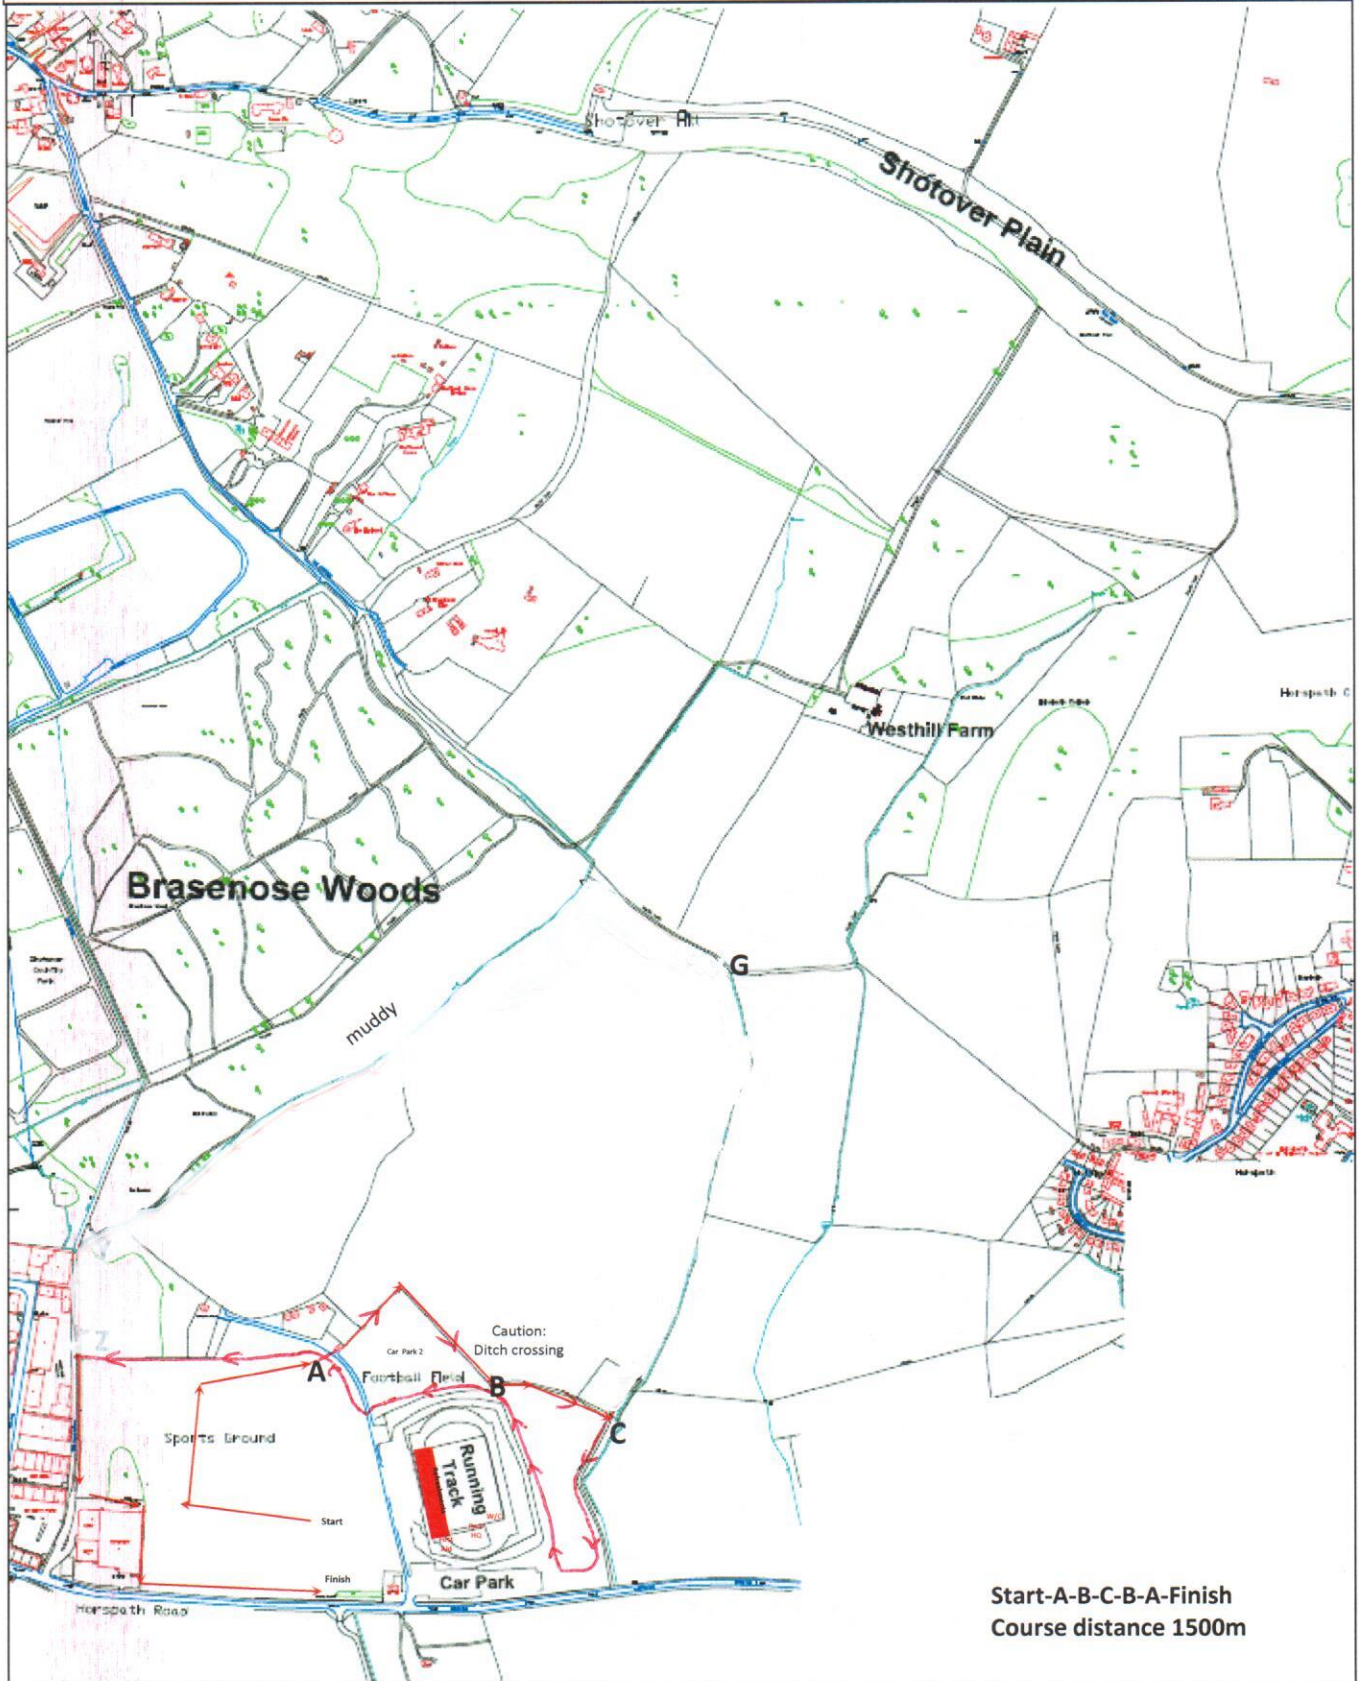

Start-A-B-C-B-A-Finish
Course distance 1500m

Oxford Mail League, Round 3 and County Champs
January 10th 2016, Shotover Park, U11 Boys
Race 2, 10:10

Oxford Mail League, Round 3 and County Champs
January 10th 2016, Shotover Park, U13 Girls
Race 3, 10:20

U15 G
 Start-A-B-C-D-G-H-I-J-I-H-X-Y-Z-Finish
 Course distance 4000M
 U17W
 Start-A-B-C-D-G-H-I-J-I-H-X-Y-Z-B-Finish
 Course distance 5000m

Oxford Mail League, Round 3 and County Champs
 January 10th 2016, Shotover Park, U15 & U17 Boys
 Race 6, 11:00

Oxford Mail League, Round 3 and County Champs
 January 10th 2016, Shotover Park, U20/Senior Ladies & Vet Women
 Race 7, 11:20

Start-A-B-C-D-G-L-M-J-I-K-H-X-Y-Z-
 B finish
 Course distance 6600m

Oxford Mail League, Round 3 and County Champs
 January 10th 2016, Shotover Park, U20/ Senior/Vet Men
 Race 8, 12:00