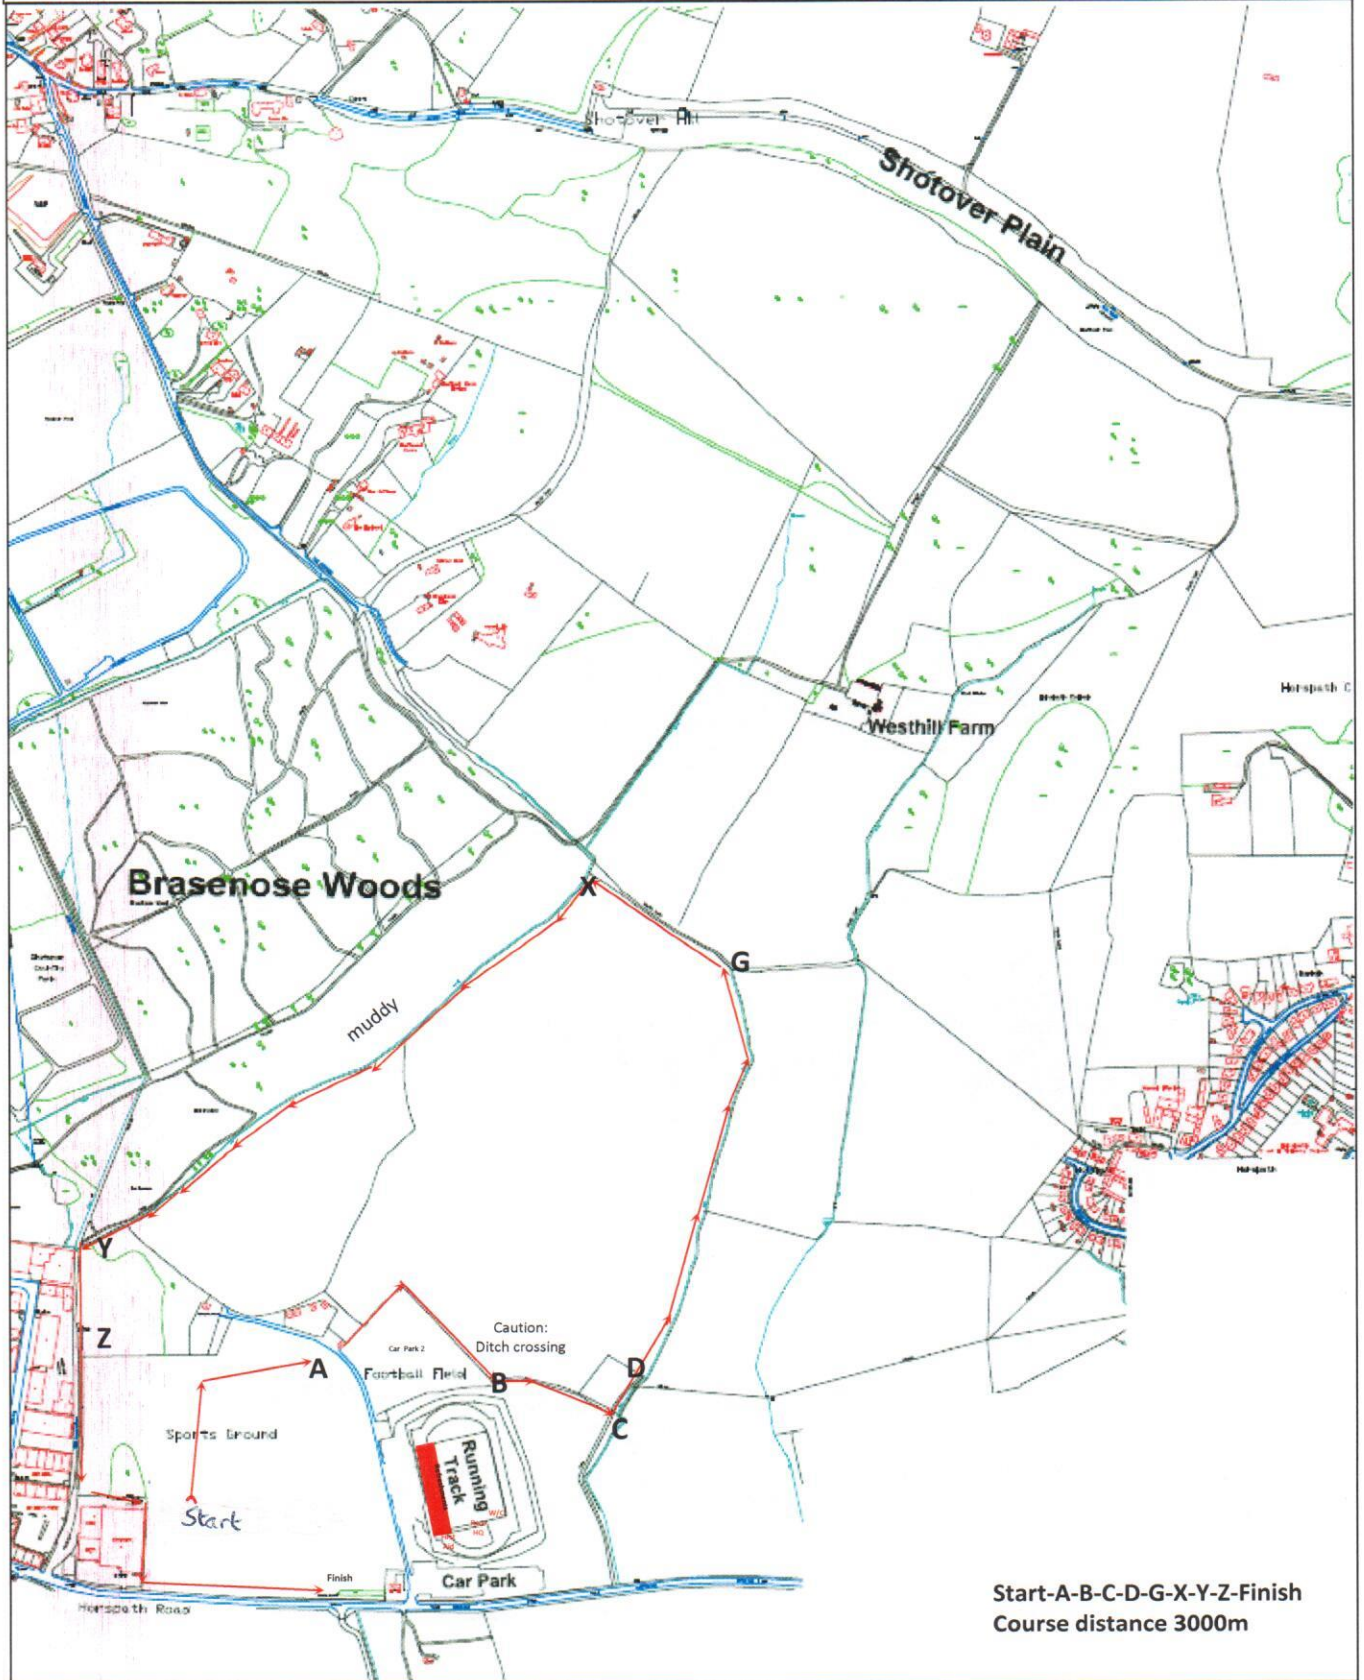

Oxford Mail League, Round 3 and County Champs
January 10th 2016, Shotover Park, U13 Boys
Race 4, 10:30