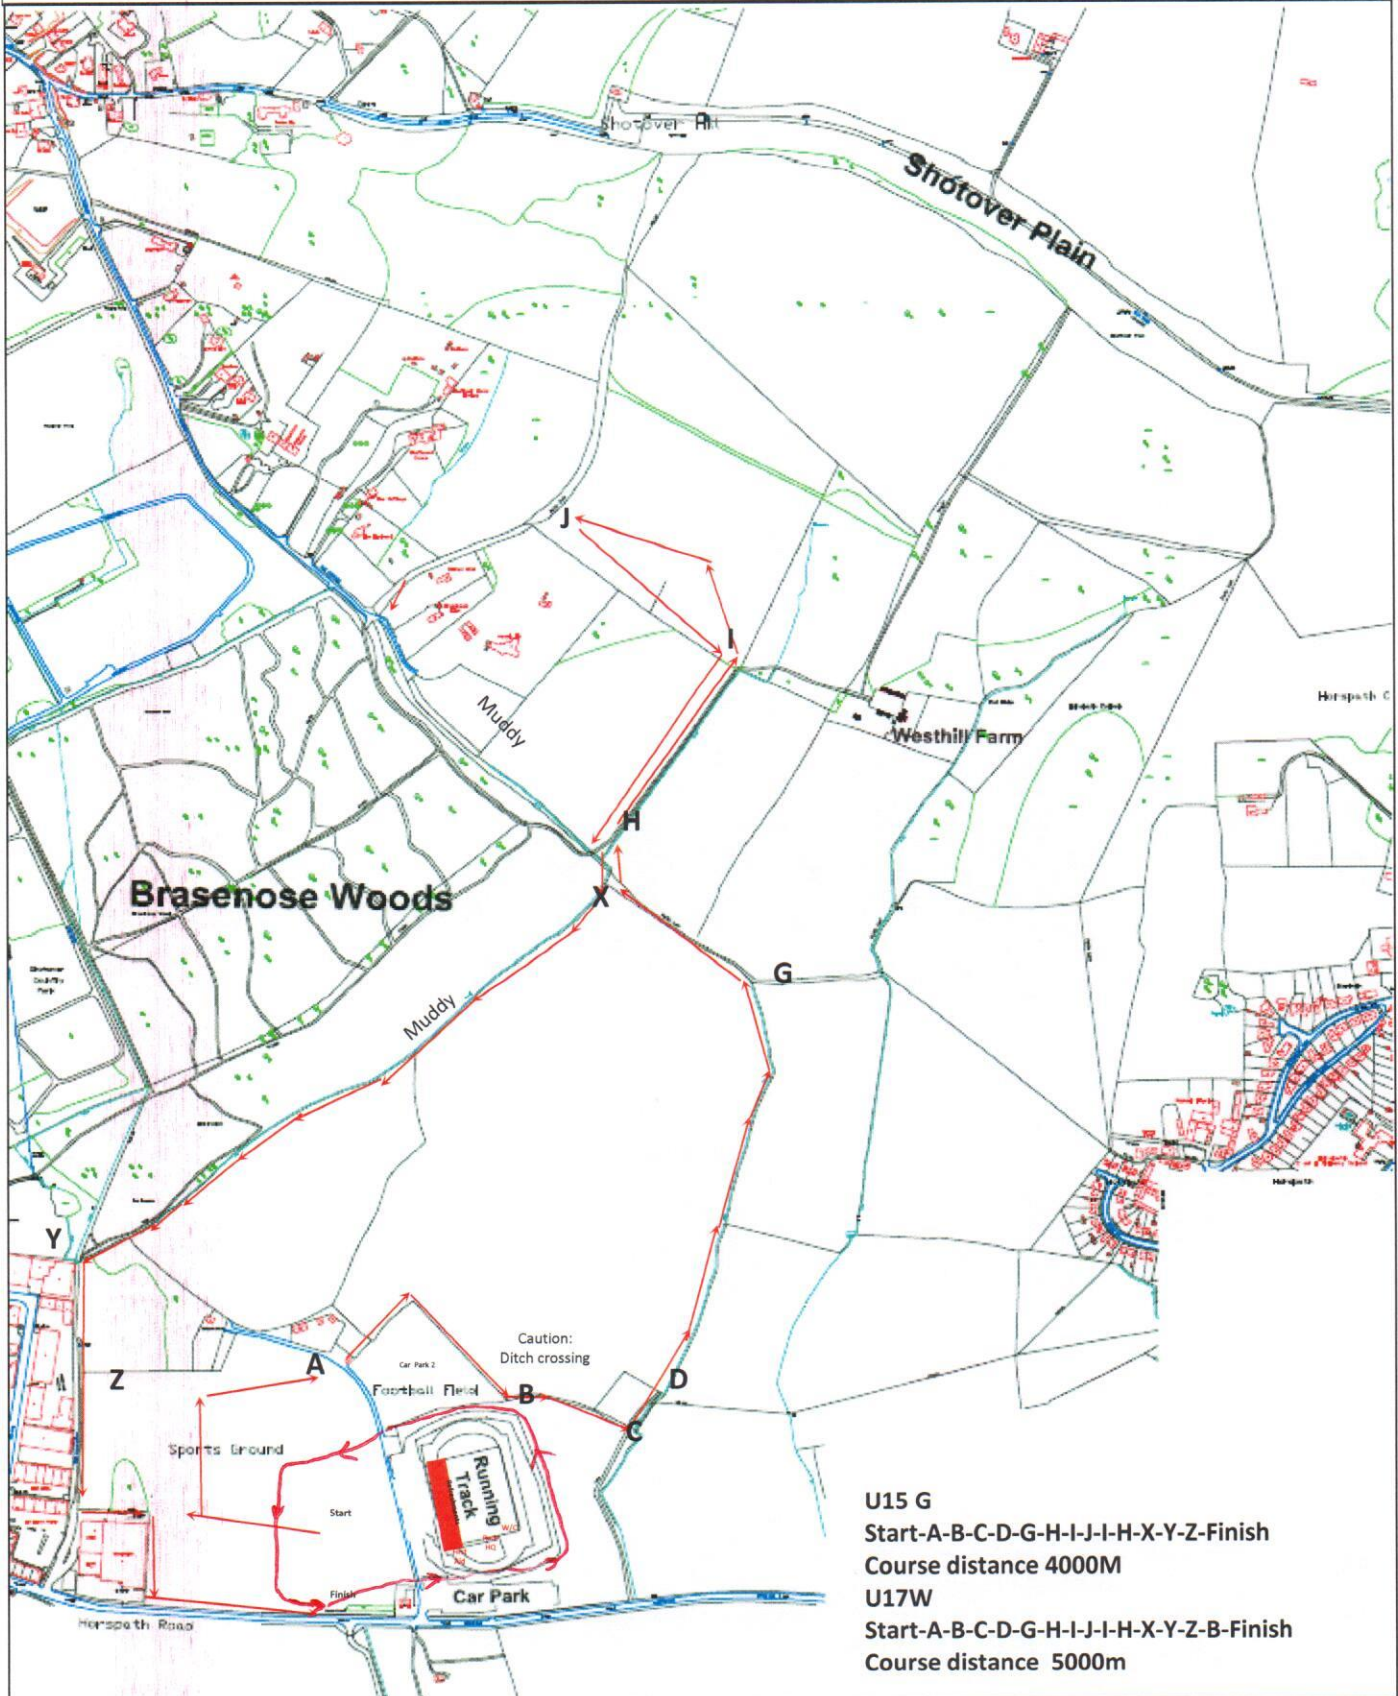

Start-A-B-C-B-A-Finish
Course distance 1500m

Oxford Mail League, Round 3 and County Champs
January 10th 2016, Shotover Park, U11 Boys
Race 2, 10:10

Oxford Mail League, Round 3 and County Champs
January 10th 2016, Shotover Park, U13 Girls
Race 3, 10:20

U15 G
 Start-A-B-C-D-G-H-I-J-I-H-X-Y-Z-Finish
 Course distance 4000M
 U17W
 Start-A-B-C-D-G-H-I-J-I-H-X-Y-Z-B-Finish
 Course distance 5000m

Oxford Mail League, Round 3 and County Champs
 January 10th 2016, Shotover Park, U15 & U17 Boys
 Race 6, 11:00

Oxford Mail League, Round 3 and County Champs
 January 10th 2016, Shotover Park, U20/Senior Ladies & Vet Women
 Race 7, 11:20

Start-A-B-C-D-G-L-M-J-I-K-H-X-Y-Z-
 B finish
 Course distance 6600m

Oxford Mail League, Round 3 and County Champs
 January 10th 2016, Shotover Park, U20/ Senior/Vet Men
 Race 8, 12:00