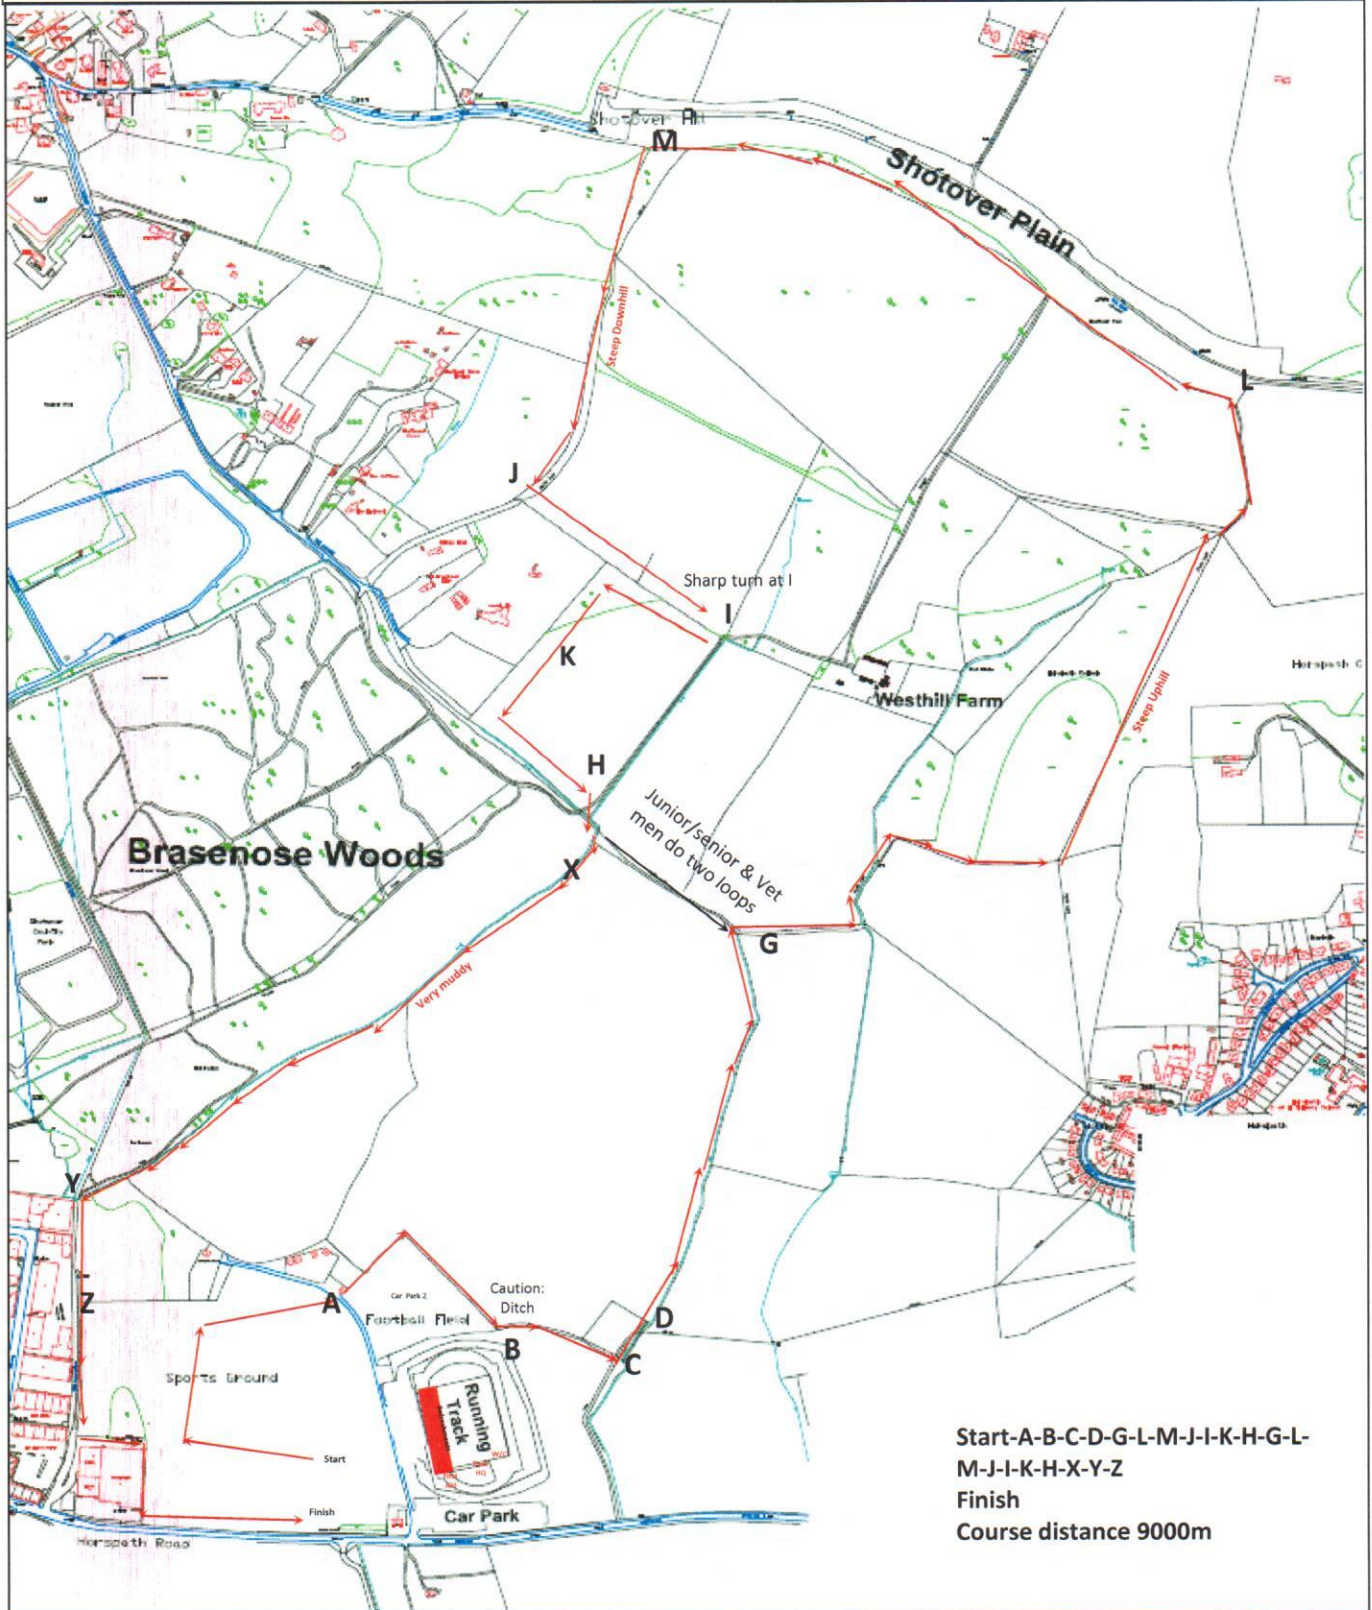

Oxford Mail League, Round 3 and County Champs
January 10th 2016, Shotover Park, U20/ Senior/Vet Men
Race 8, 12:00

Start-A-B-C-D-G-L-M-J-I-K-H-G-L-
M-J-I-K-H-X-Y-Z
Finish
Course distance 9000m