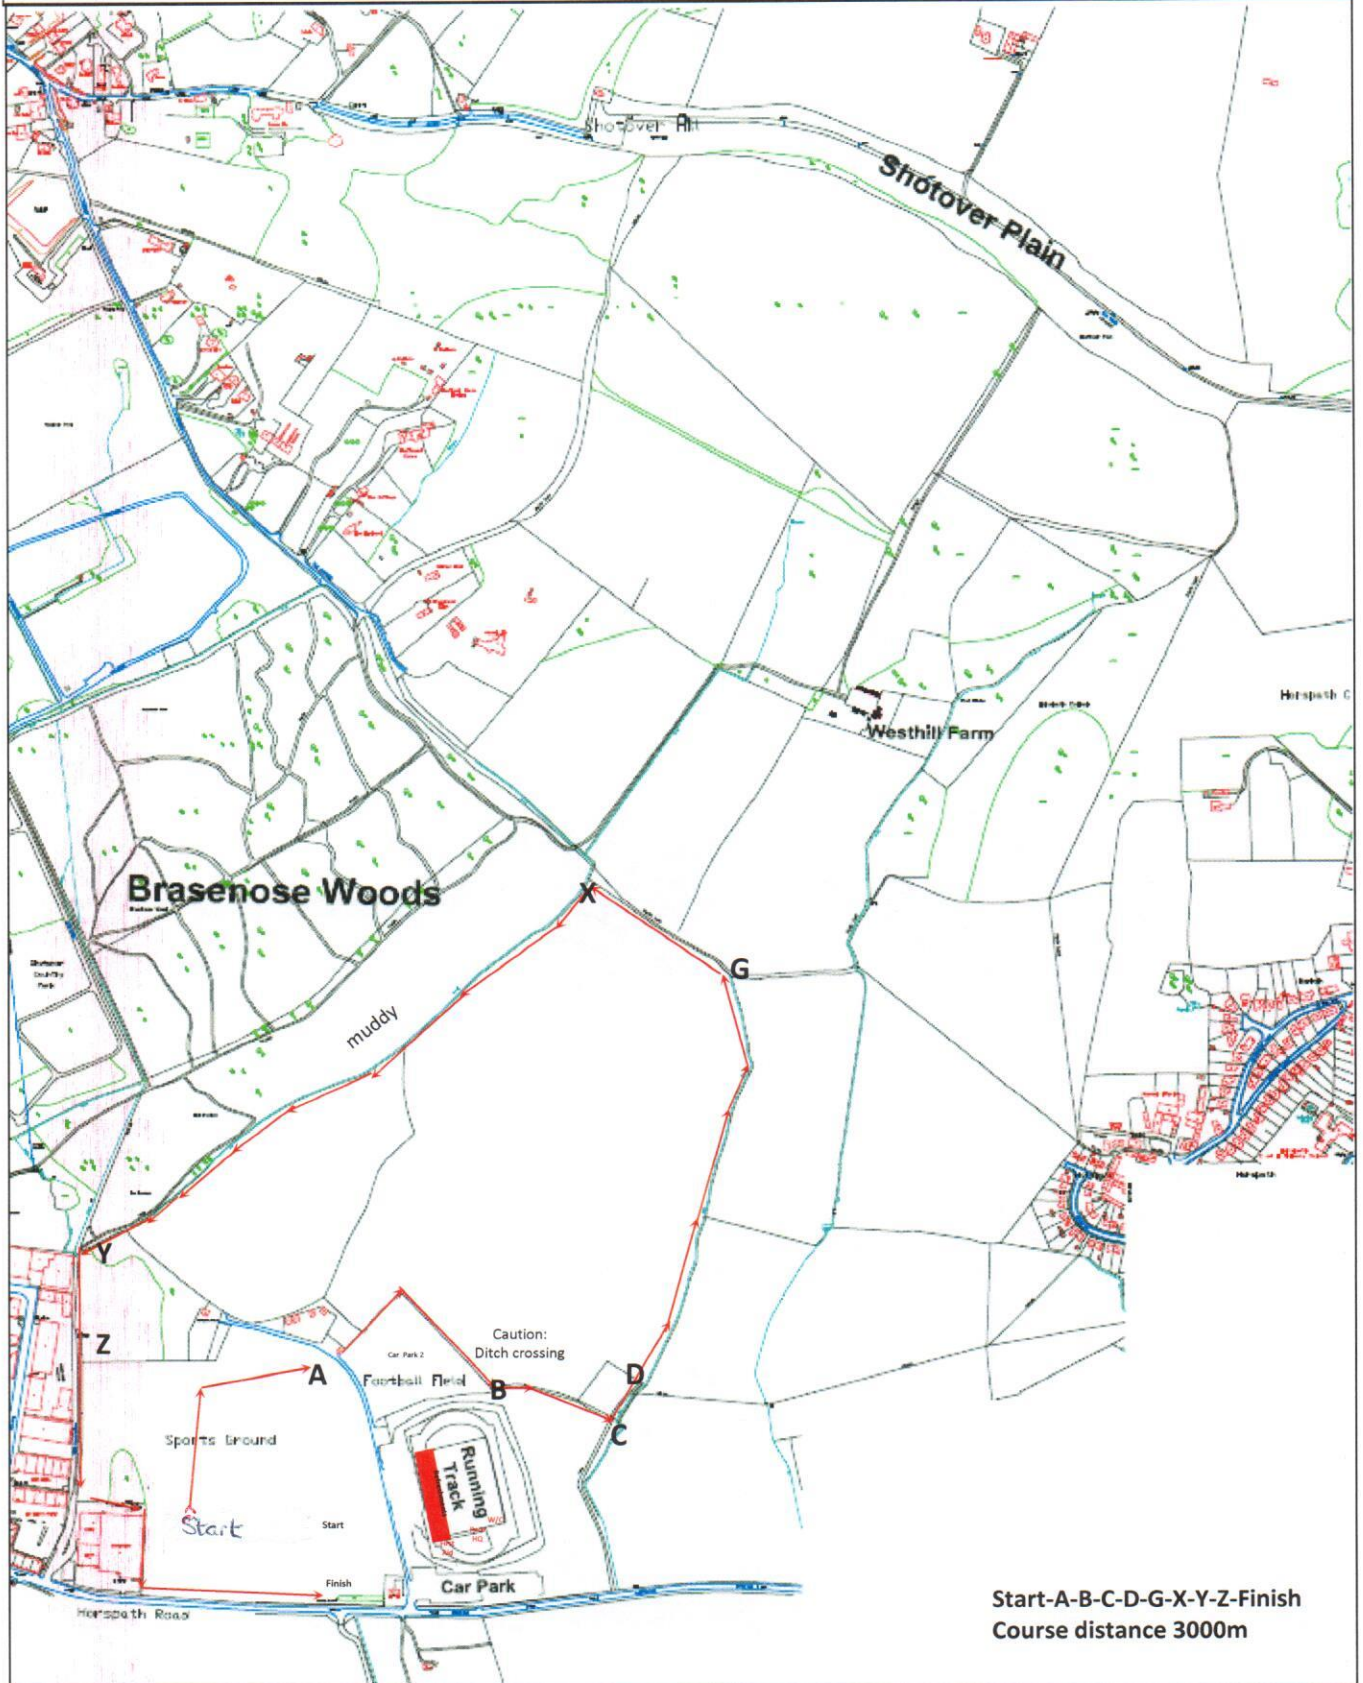

Start-A-B-C-B-A-Finish
Course distance 1500m

Oxford Mail League, Round 3 and County Champs
January 10th 2016, Shotover Park, U11 Boys
Race 2, 10:10

Oxford Mail League, Round 3 and County Champs
January 10th 2016, Shotover Park, U13 Girls
Race 3, 10:20

U15 G
 Start-A-B-C-D-G-H-I-J-I-H-X-Y-Z-Finish
 Course distance 4000M
 U17W
 Start-A-B-C-D-G-H-I-J-I-H-X-Y-Z-B-Finish
 Course distance 5000m

Oxford Mail League, Round 3 and County Champs
 January 10th 2016, Shotover Park, U15 & U17 Boys
 Race 6, 11:00

Oxford Mail League, Round 3 and County Champs
 January 10th 2016, Shotover Park, U20/Senior Ladies & Vet Women
 Race 7, 11:20

Start-A-B-C-D-G-L-M-J-I-K-H-X-Y-Z-
 B finish
 Course distance 6600m

Oxford Mail League, Round 3 and County Champs
 January 10th 2016, Shotover Park, U20/ Senior/Vet Men
 Race 8, 12:00