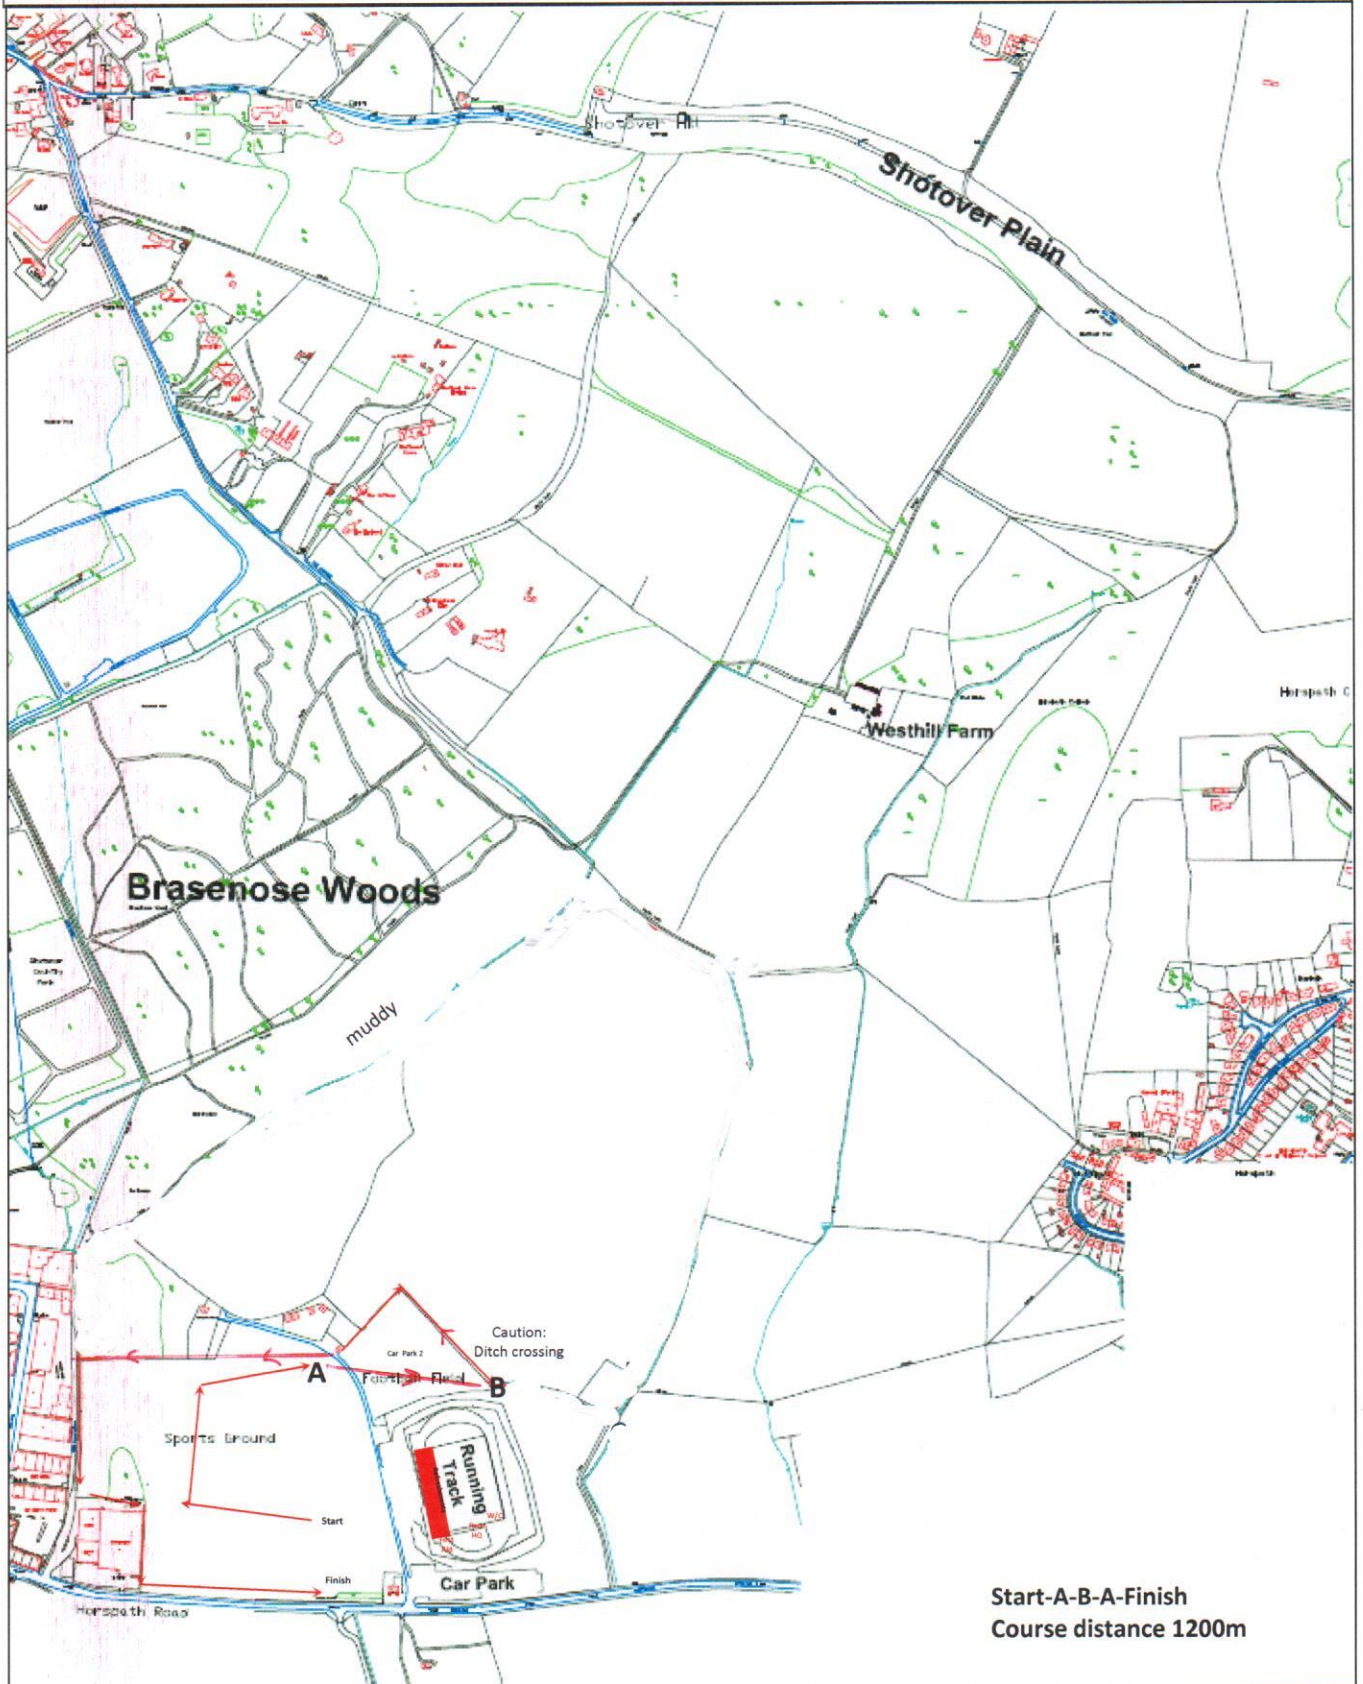

Oxford Mail League, Round 3 and County Champs
January 10th 2016, Shotover Park, U9 Girls and Boys
Race 0, 09:55