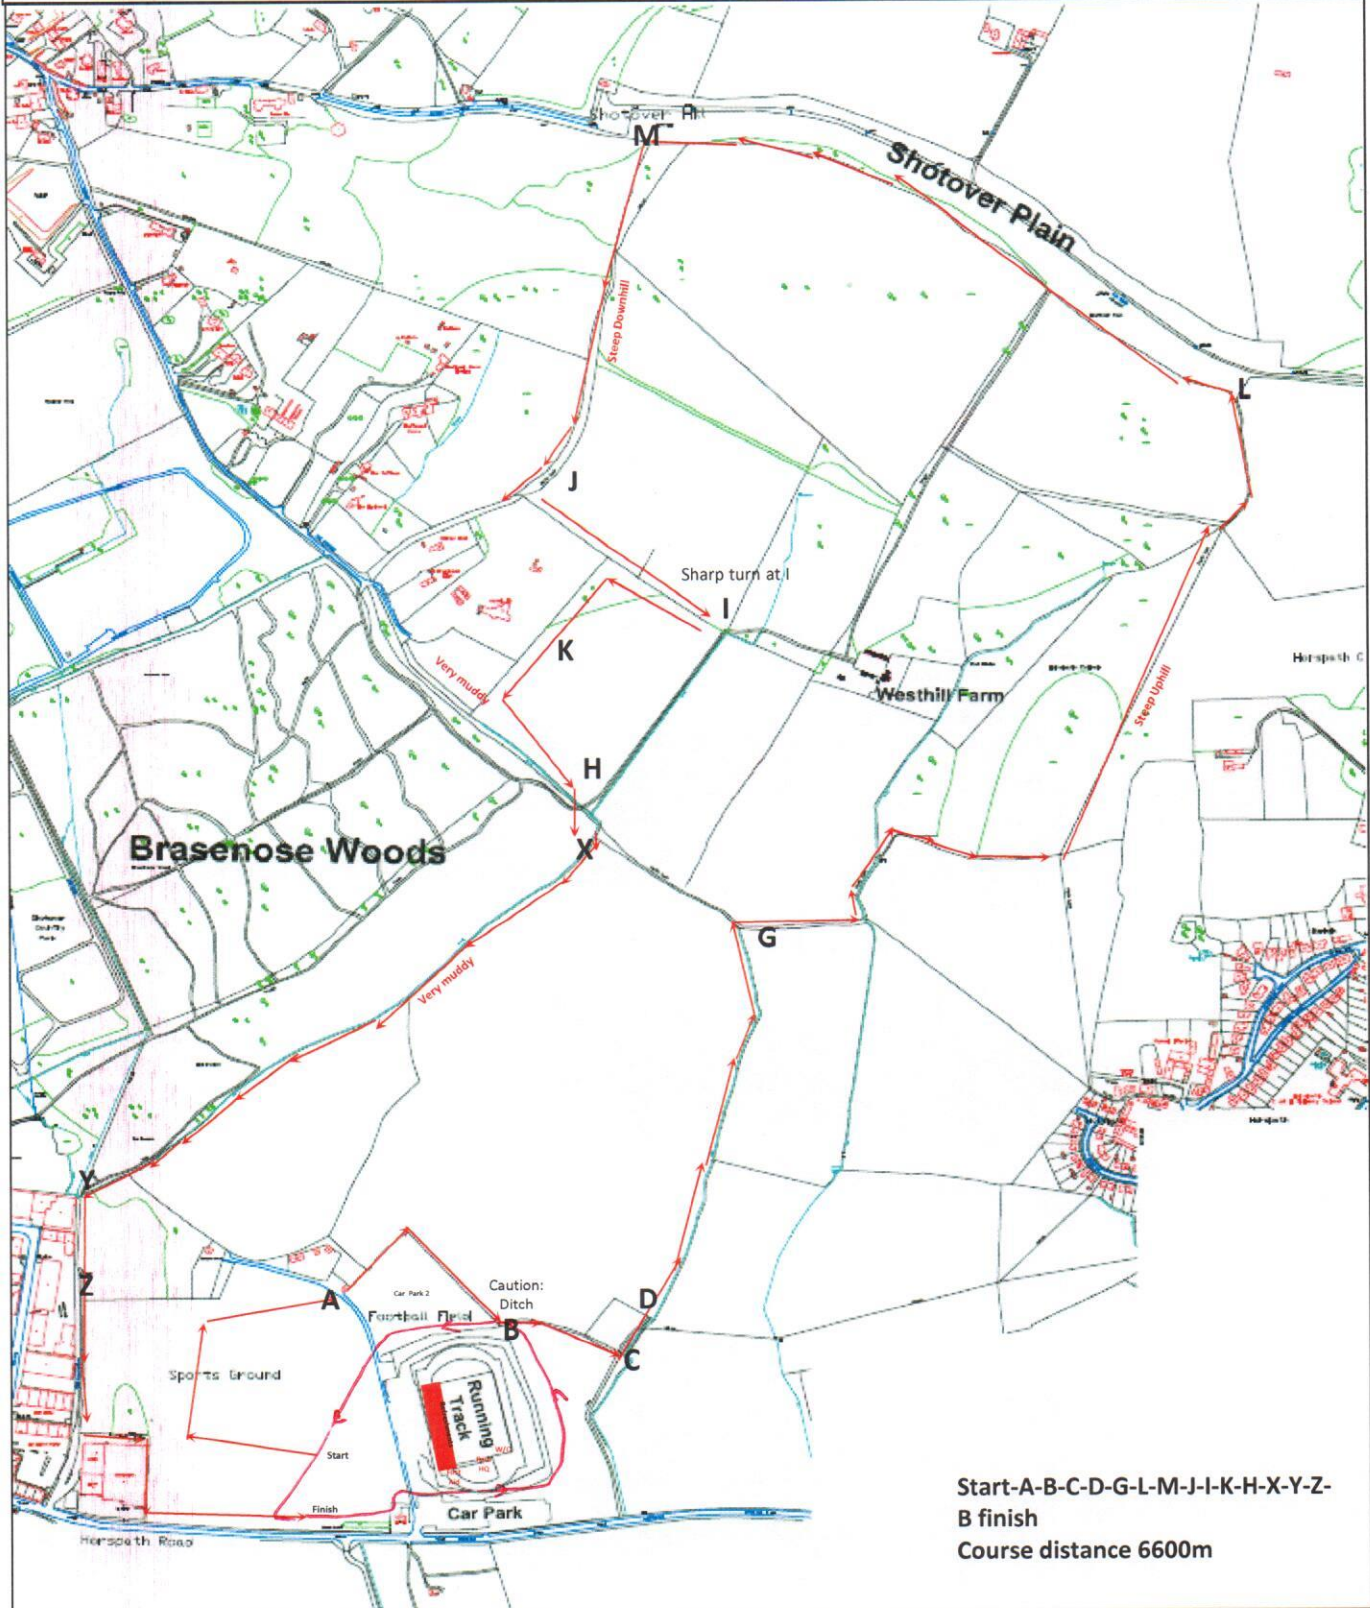

Oxford Mail League, Round 3 and County Champs
January 10th 2016, Shotover Park, U20/Senior Ladies & Vet Women
Race 7, 11:20

Start-A-B-C-D-G-L-M-J-I-K-H-X-Y-Z-
B finish
Course distance 6600m