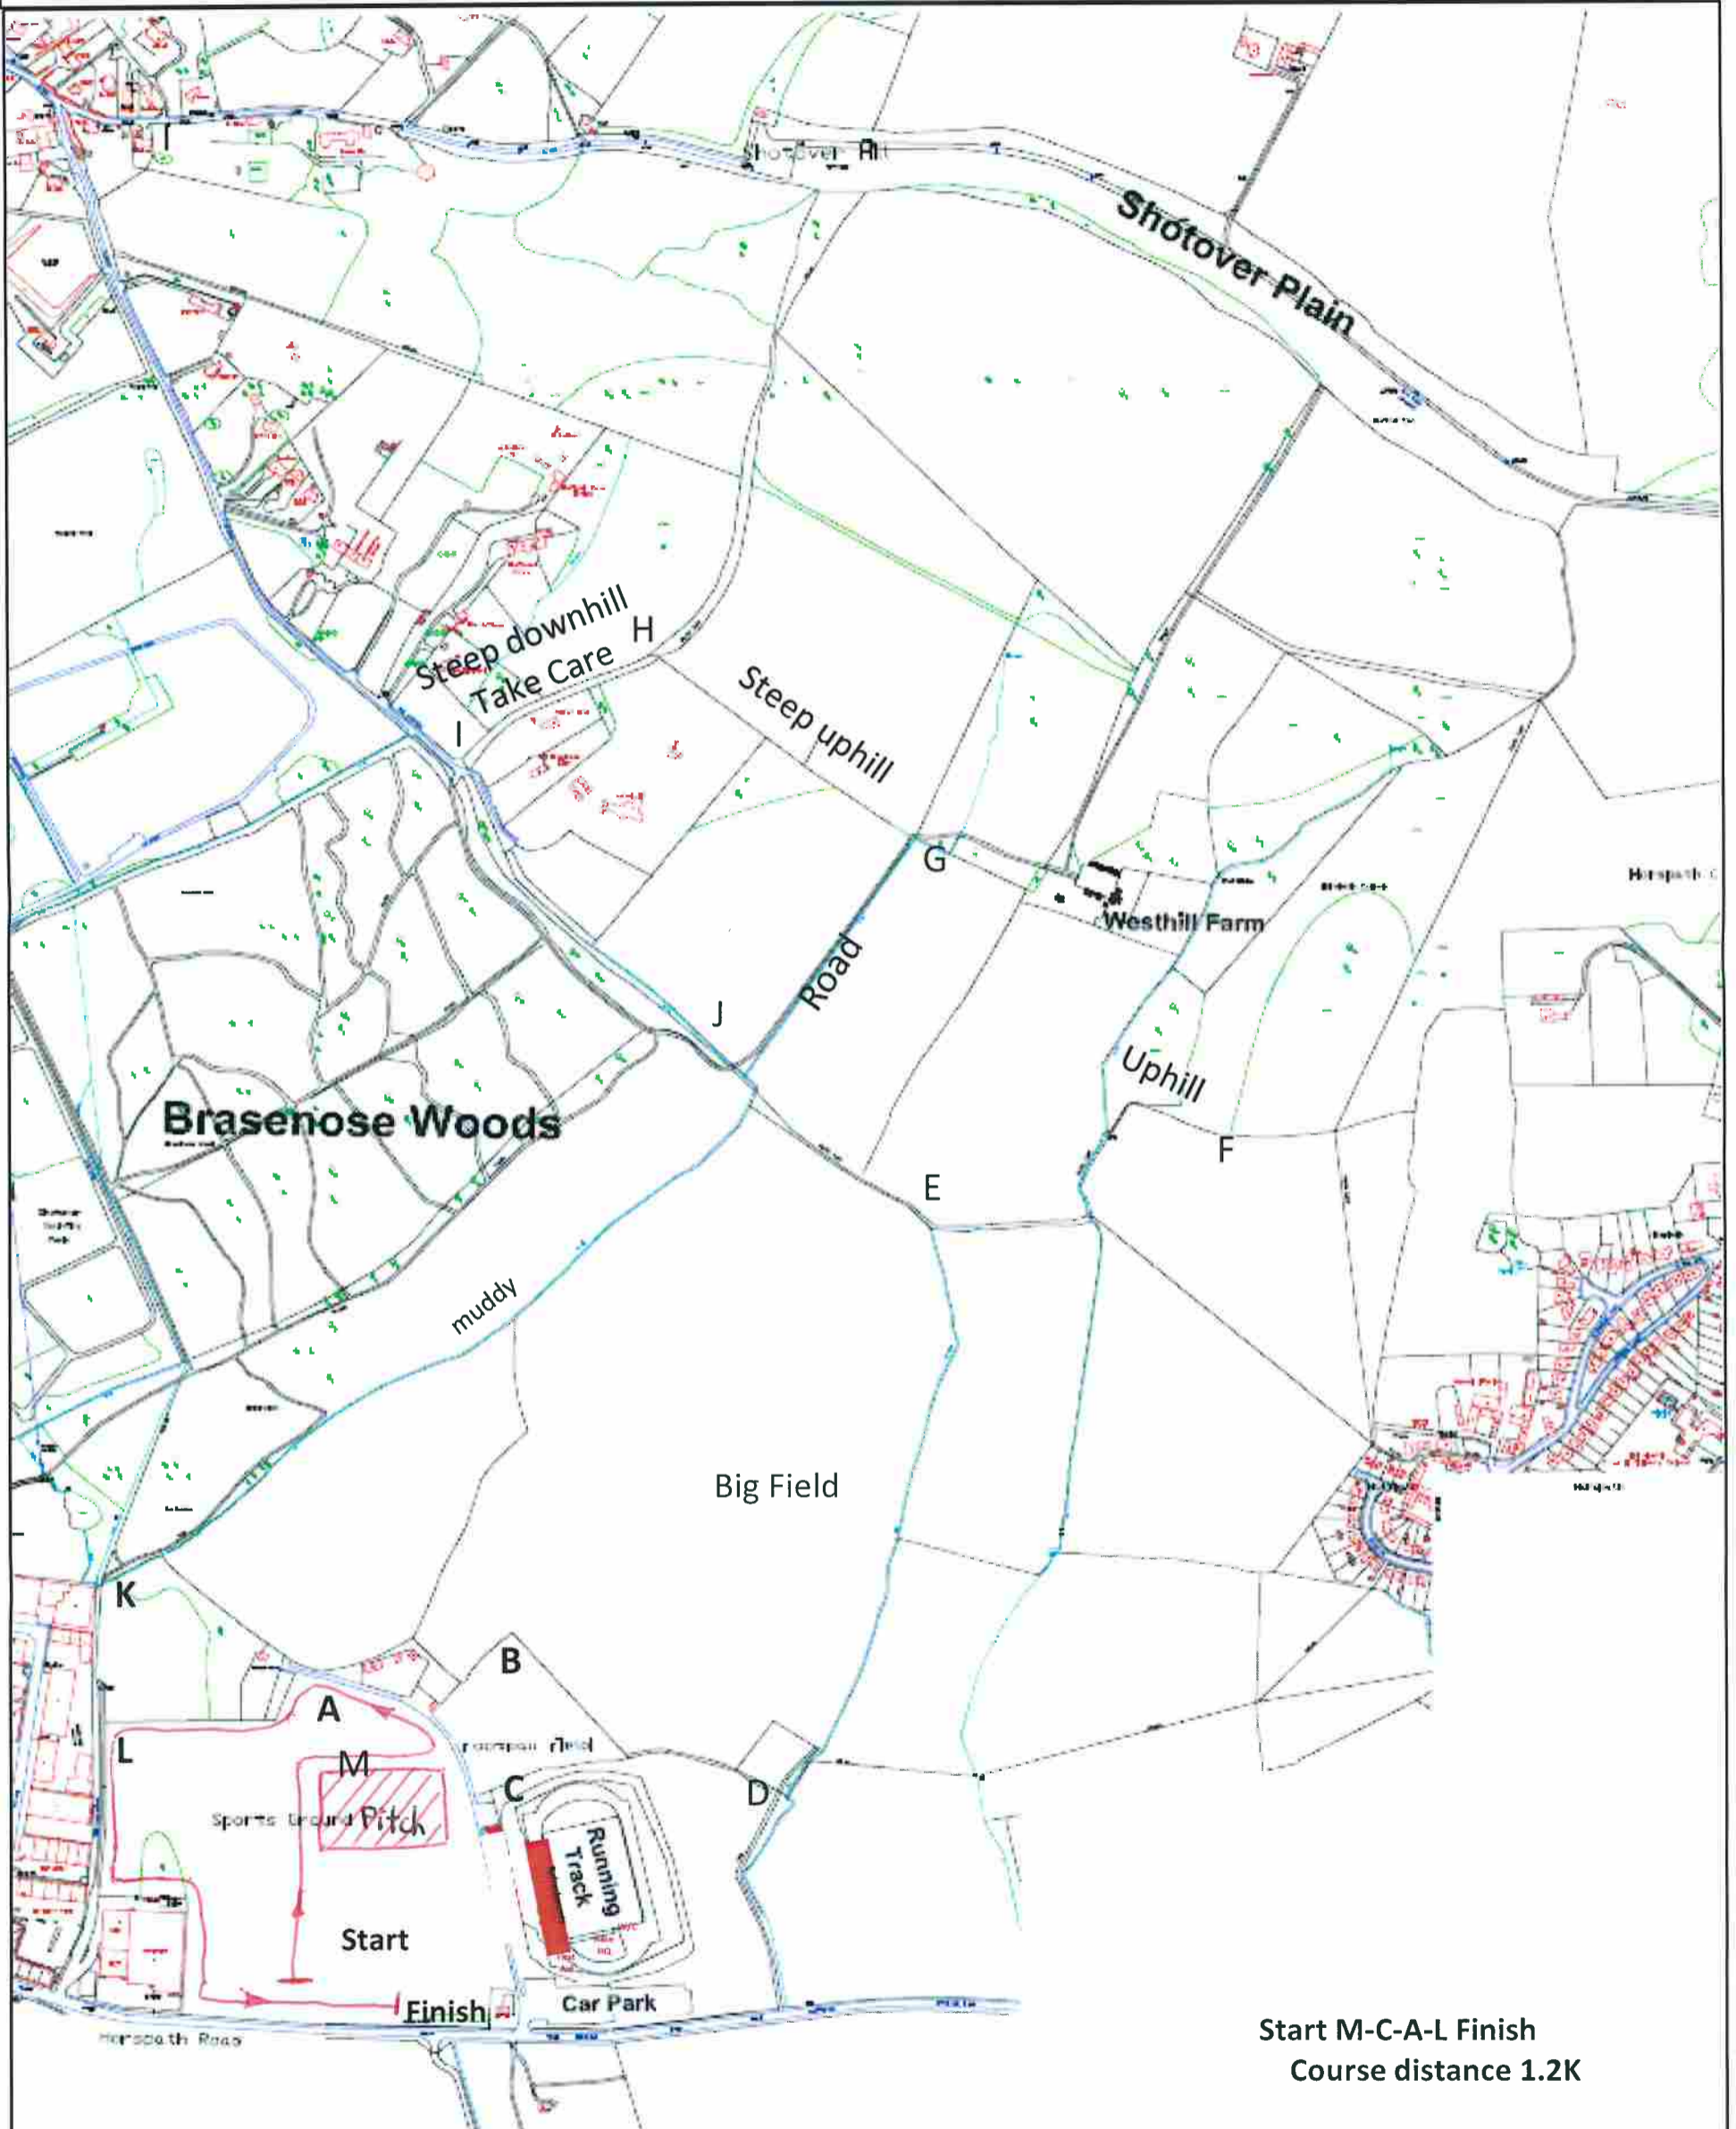

Oxford Mail XC January 6th 2019, Shotover Park,
Race 1 U9 Girls and Boys at 9:55

Start M-C-A-L Finish
Course distance 1.2K