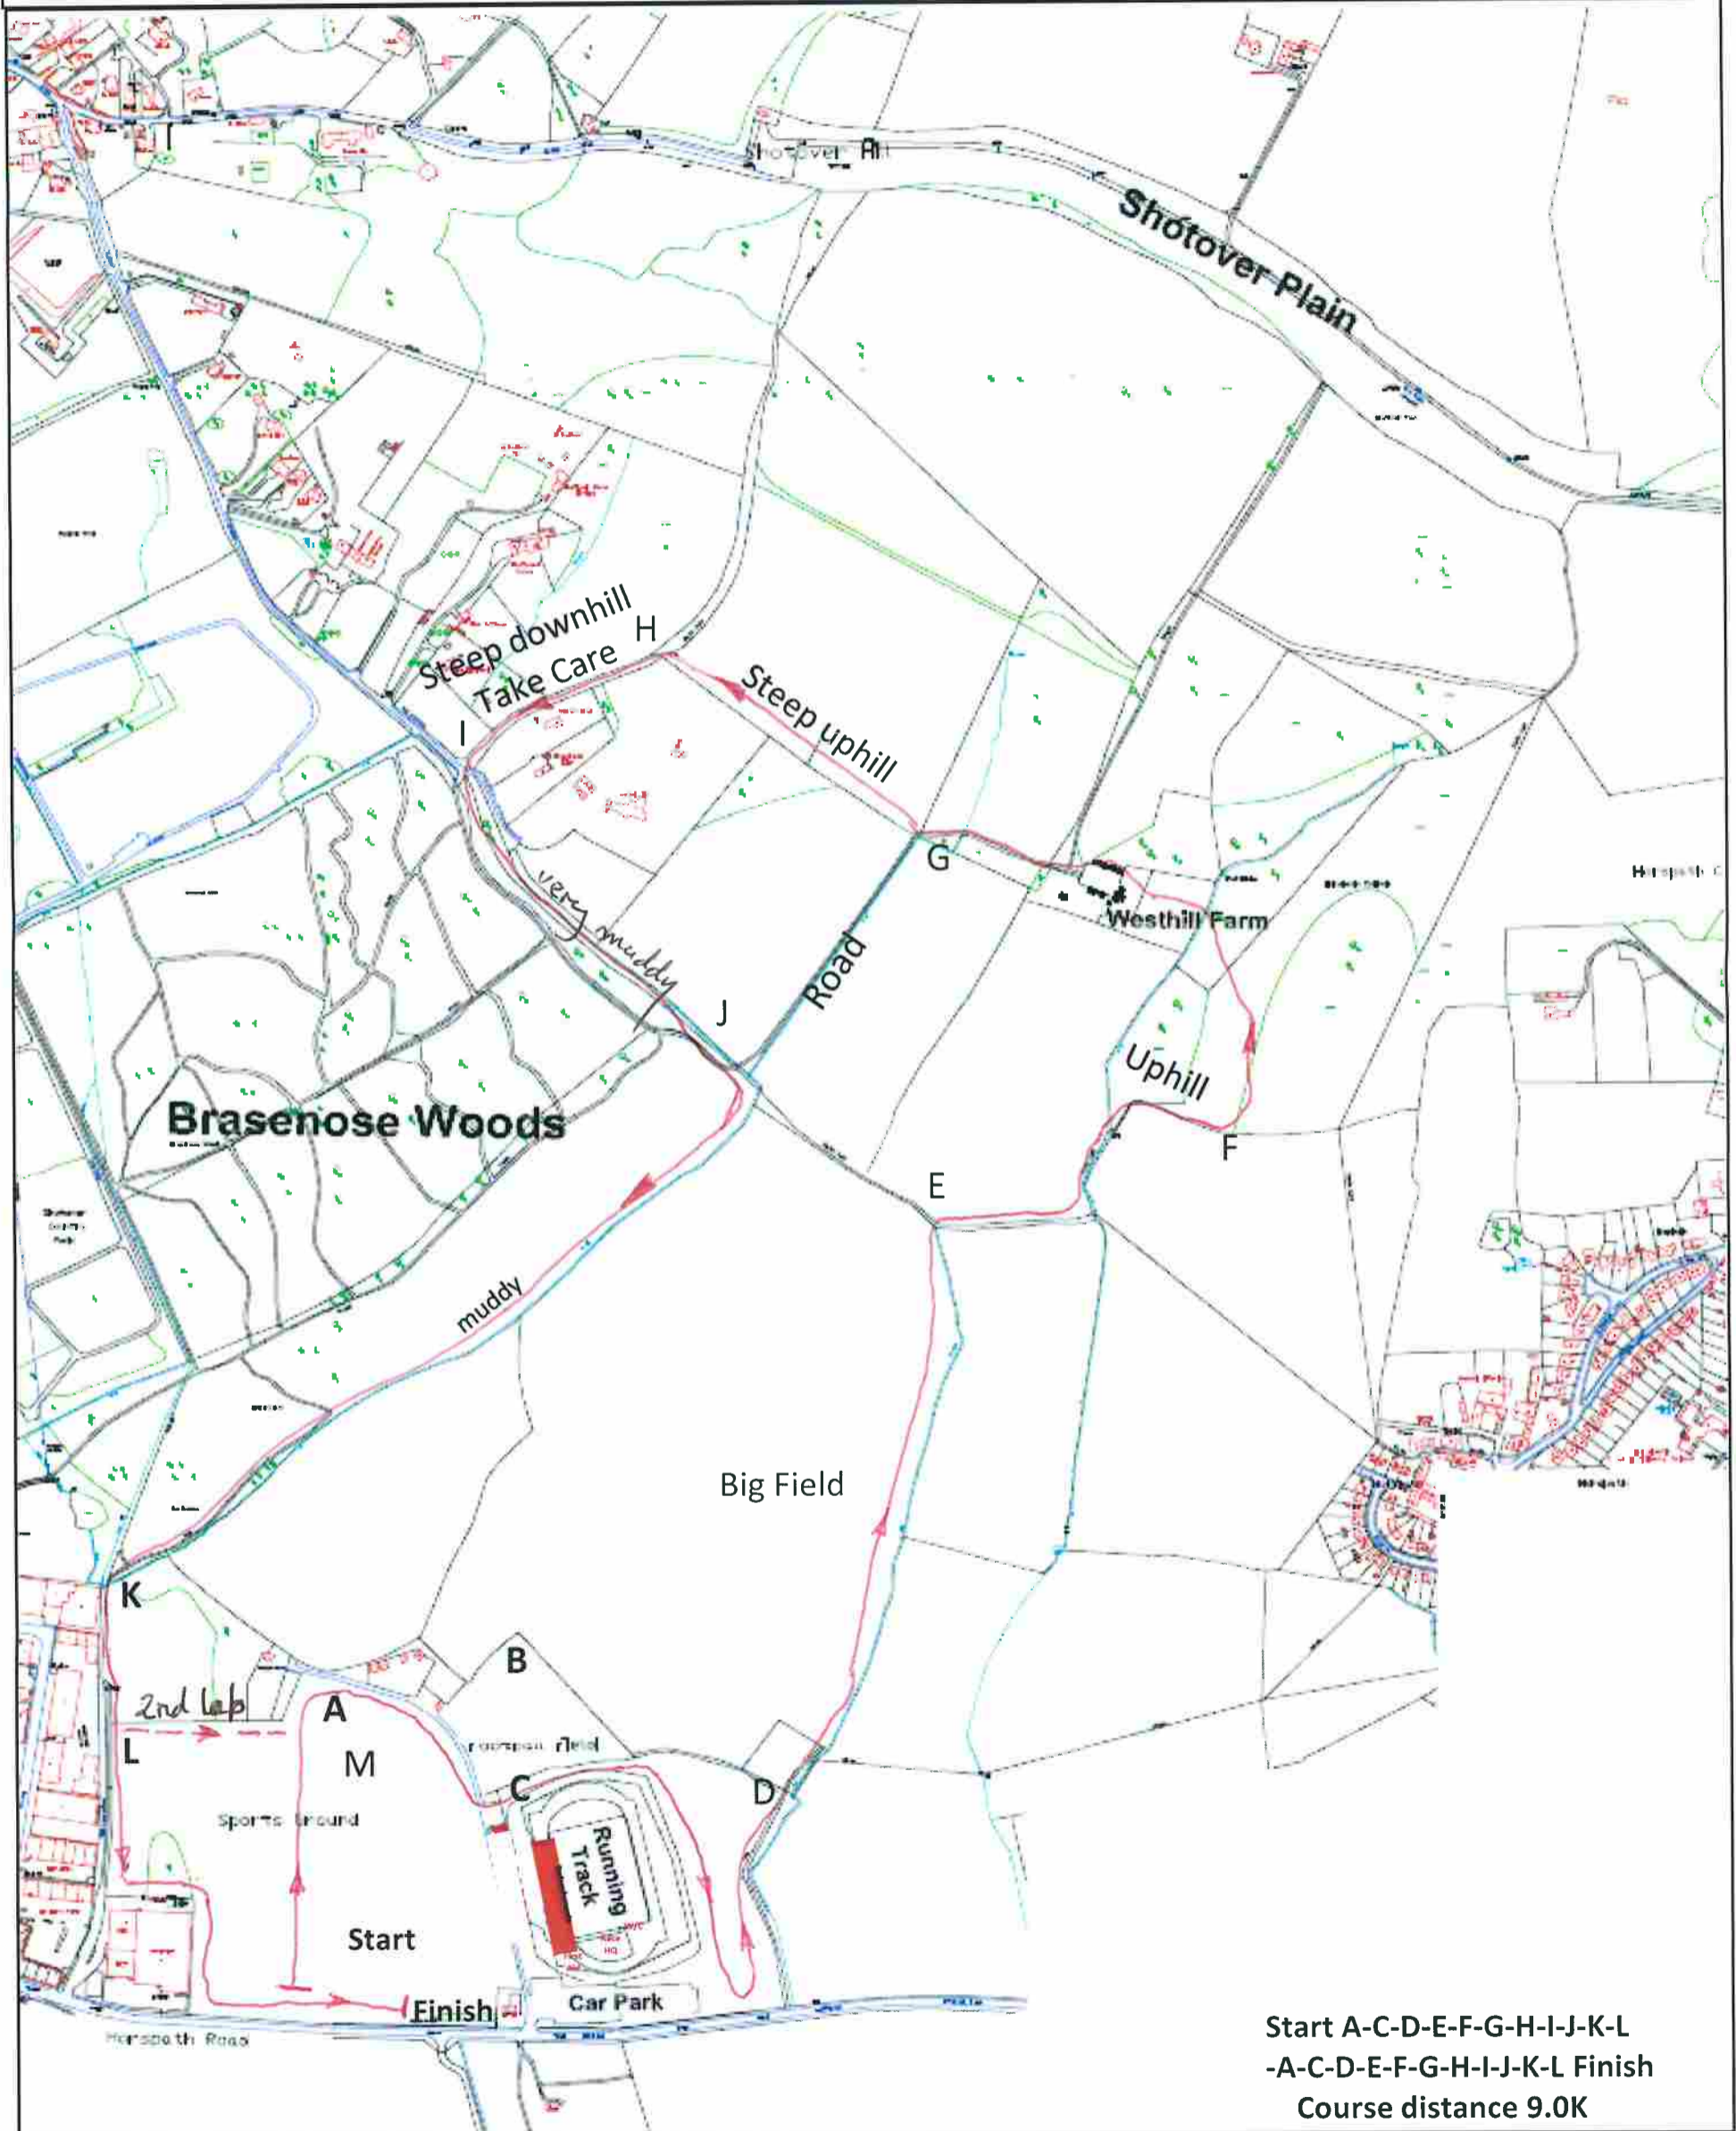

Oxford Mail XC January 6<sup>th</sup> 2019, Shotover Park,  
Race 6 U15 Girls and U17 Girls at 10:45

Start A-C-D-E-F-G-H-I-J-K-L Finish  
Course distance 4.6K

Oxford Mail XC January 6<sup>th</sup> 2019, Shotover Park,  
Race 7 U15 Boys and U17 Boys at 11:00

Start A-C-D-E-F-G-H-I-J-K-L Finish  
Course distance 4.8K

Oxford Mail XC January 6<sup>th</sup> 2019, Shotover Park,  
 Race 8 Senior & Veteran Men at 11:20

Start A-C-D-E-F-G-H-I-J-K-L  
 -A-C-D-E-F-G-H-I-J-K-L Finish  
 Course distance 9.0K

Oxford Mail XC January 6<sup>th</sup> 2019, Shotover Park,  
 Race 9 Senior & Veteran Women at 12:00

Start A-C-D-E-F-G-H-I-J-E-F-G-H-I-J-K-L Finish  
 Course distance 6.8K