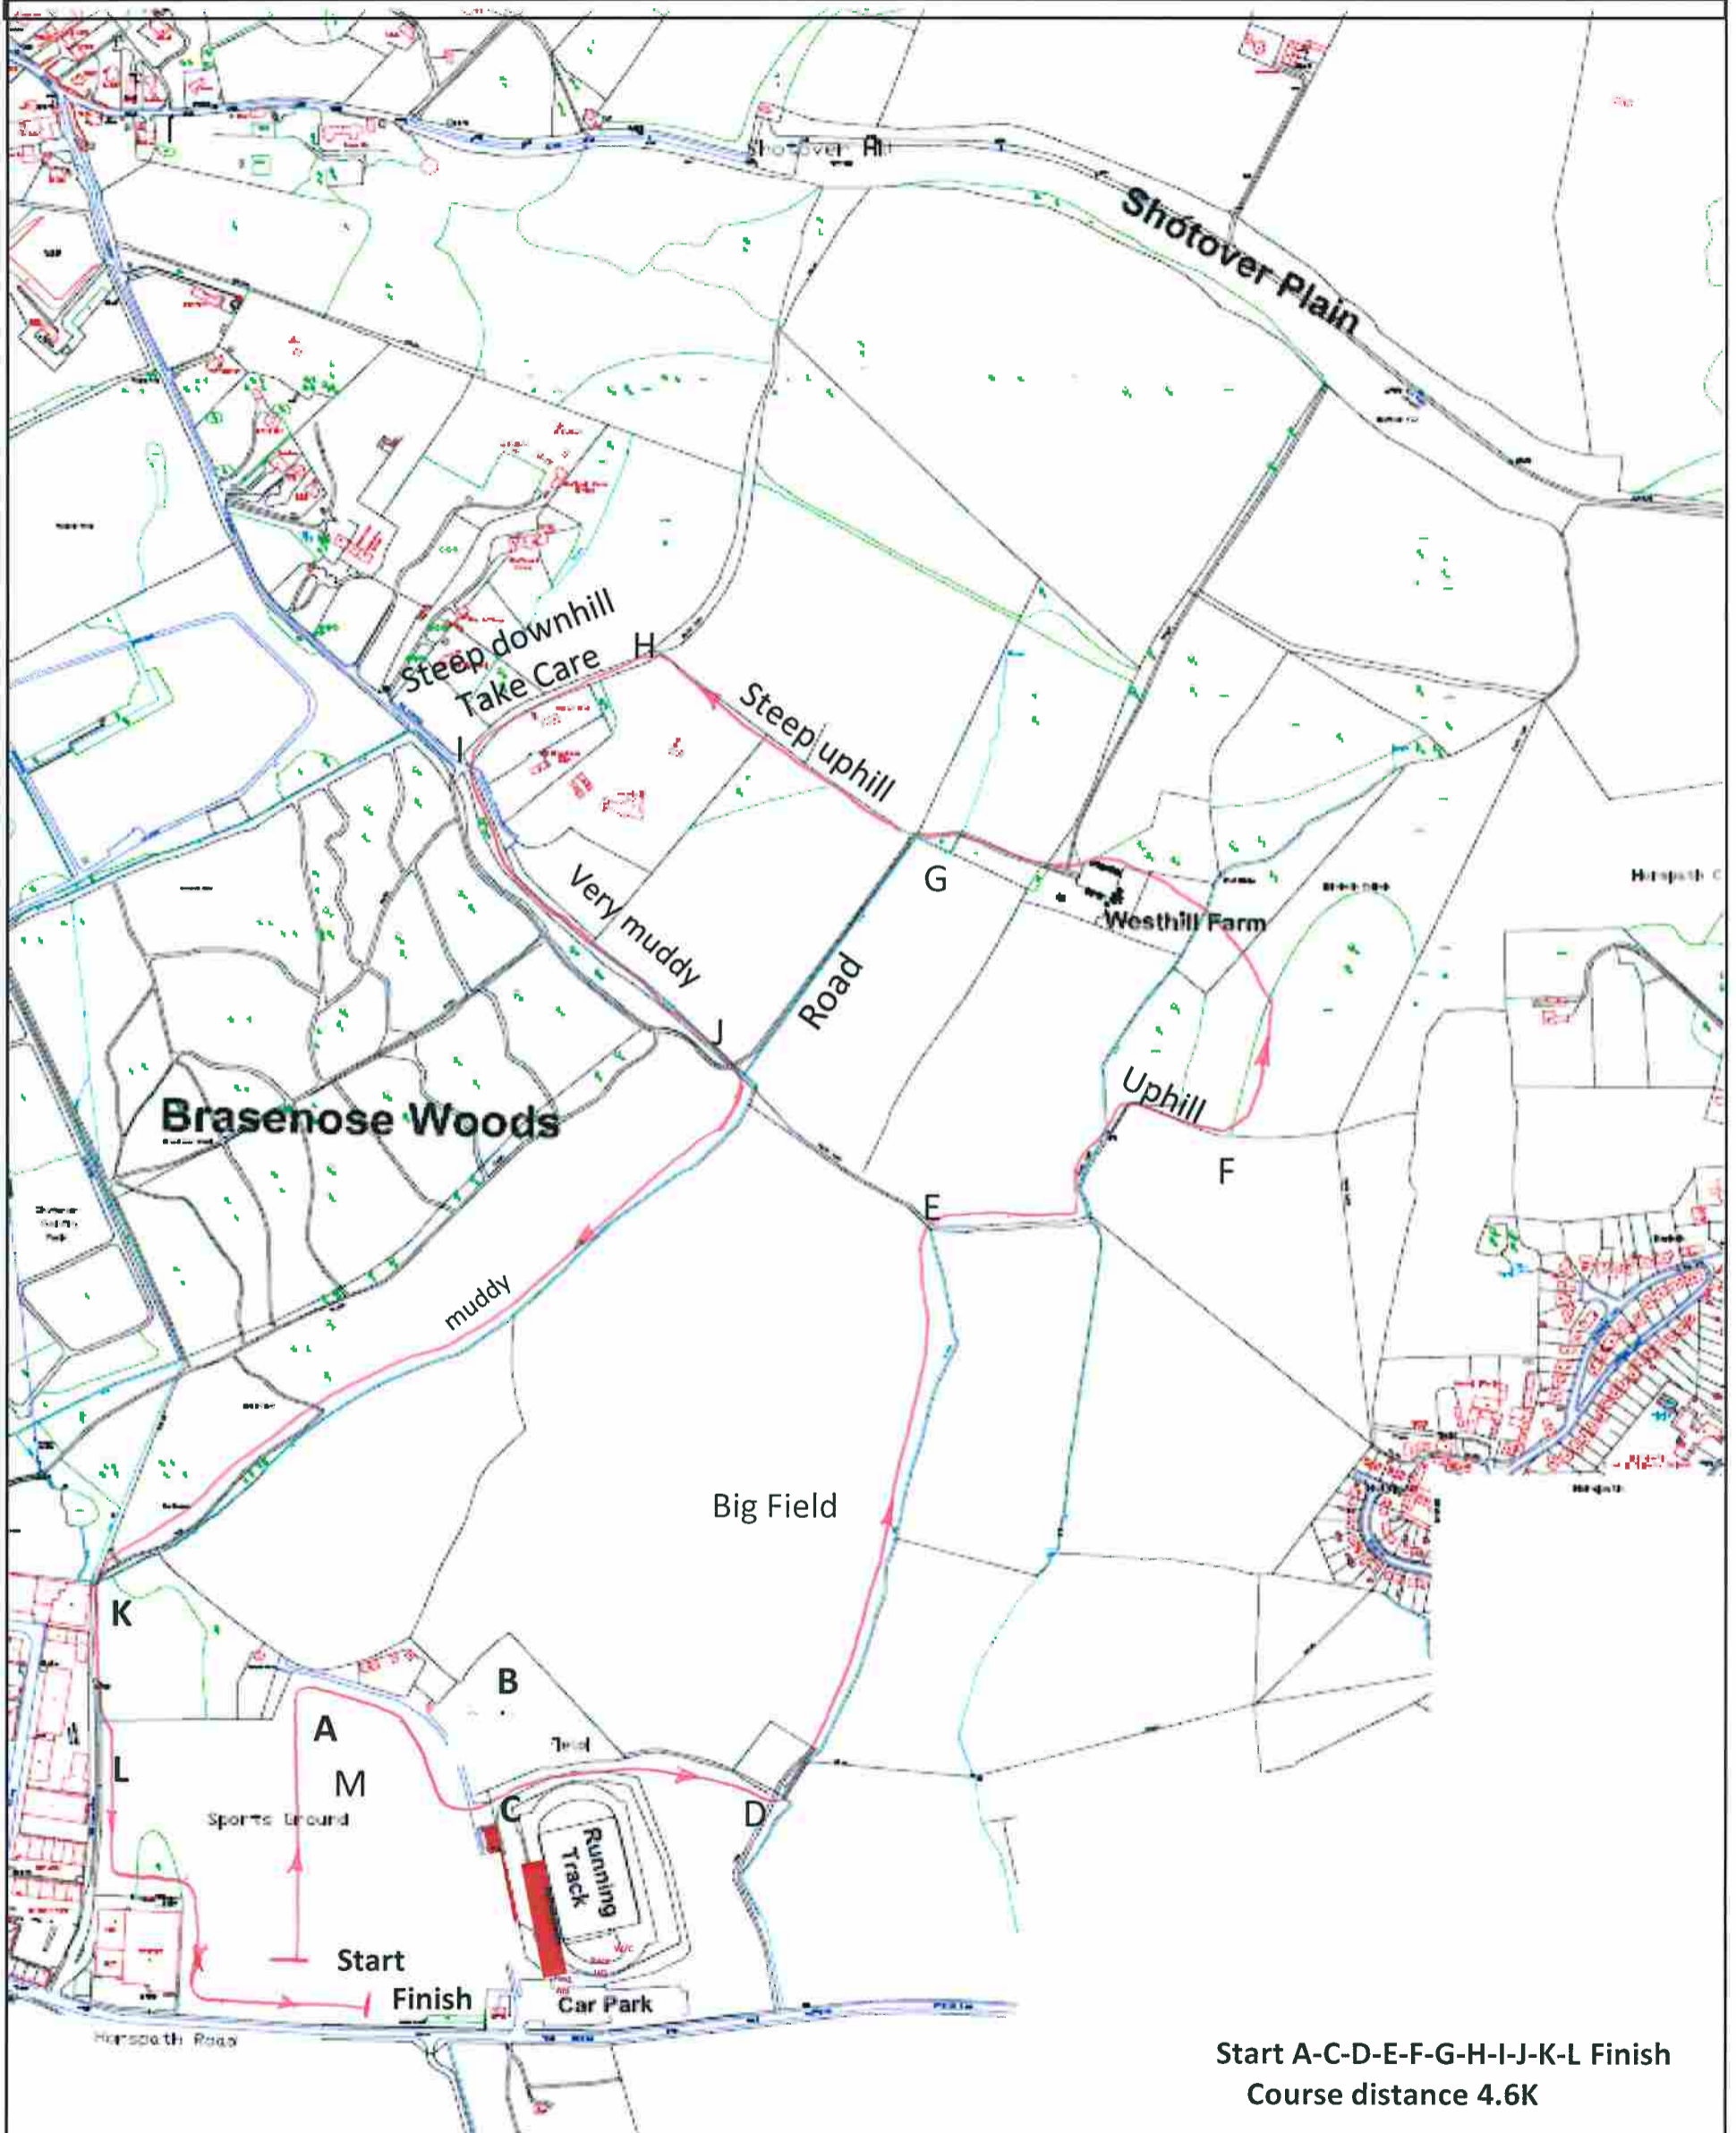

Start A-B-C-A-L Finish  
Course distance 1.5K

Oxford Mail XC January 6<sup>th</sup> 2019, Shotover Park,  
Race 4 U13 Girls at 10:20  
Race 5 U13 Boys at 10:30

Start A-C-D-E-J-K-L Finish  
Course distance 3.0K

Oxford Mail XC January 6<sup>th</sup> 2019, Shotover Park,  
Race 6 U15 Girls and U17 Girls at 10:45

Start A-C-D-E-F-G-H-I-J-K-L Finish  
Course distance 4.6K

Oxford Mail XC January 6<sup>th</sup> 2019, Shotover Park,  
Race 7 U15 Boys and U17 Boys at 11:00

Oxford Mail XC January 6<sup>th</sup> 2019, Shotover Park,  
 Race 9 Senior & Veteran Women at 12:00

Start A-C-D-E-F-G-H-I-J-E-F-G-H-I-J-K-L Finish  
 Course distance 6.8K