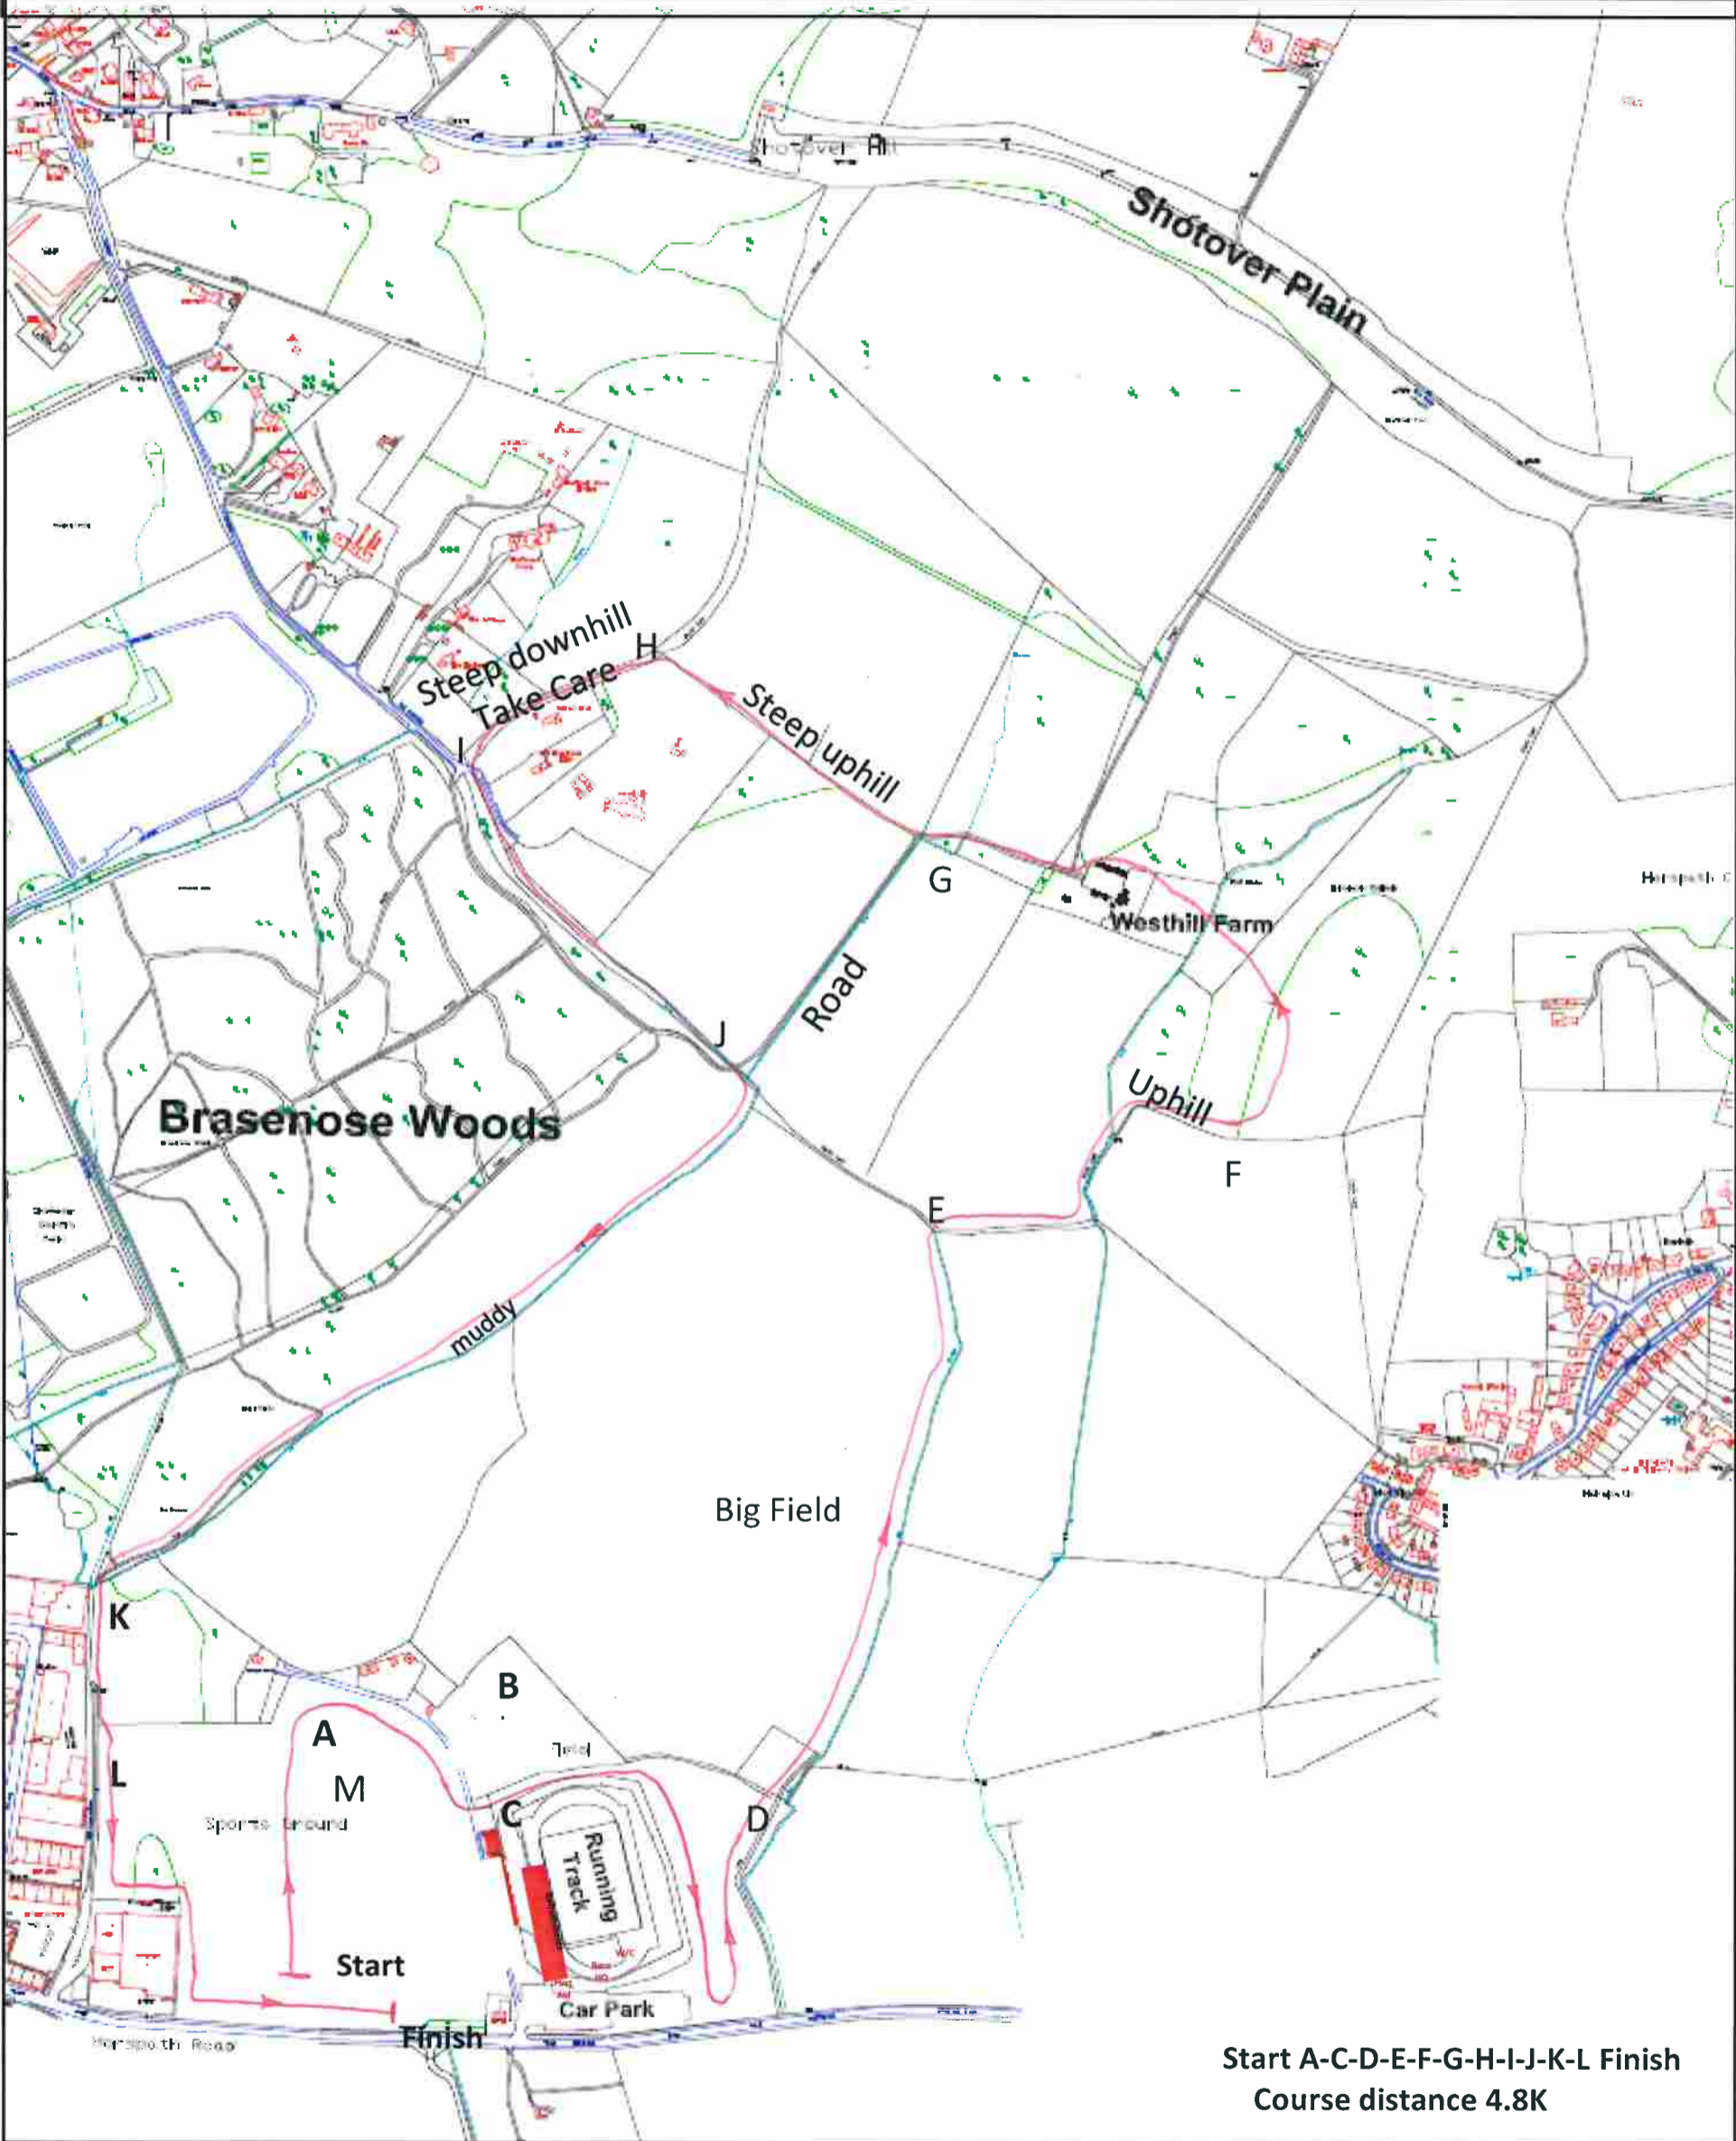

Start A-B-C-A-L Finish  
Course distance 1.5K

Oxford Mail XC January 6<sup>th</sup> 2019, Shotover Park,  
Race 4 U13 Girls at 10:20  
Race 5 U13 Boys at 10:30

Start A-C-D-E-J-K-L Finish  
Course distance 3.0K

Oxford Mail XC January 6<sup>th</sup> 2019, Shotover Park,  
Race 6 U15 Girls and U17 Girls at 10:45

Start A-C-D-E-F-G-H-I-J-K-L Finish  
Course distance 4.6K

Oxford Mail XC January 6<sup>th</sup> 2019, Shotover Park,  
Race 7 U15 Boys and U17 Boys at 11:00

Start A-C-D-E-F-G-H-I-J-K-L Finish  
Course distance 4.8K

Oxford Mail XC January 6<sup>th</sup> 2019, Shotover Park,  
 Race 8 Senior & Veteran Men at 11:20

Start A-C-D-E-F-G-H-I-J-K-L  
 -A-C-D-E-F-G-H-I-J-K-L Finish  
 Course distance 9.0K

Oxford Mail XC January 6<sup>th</sup> 2019, Shotover Park,  
 Race 9 Senior & Veteran Women at 12:00

Start A-C-D-E-F-G-H-I-J-E-F-G-H-I-J-K-L Finish  
 Course distance 6.8K