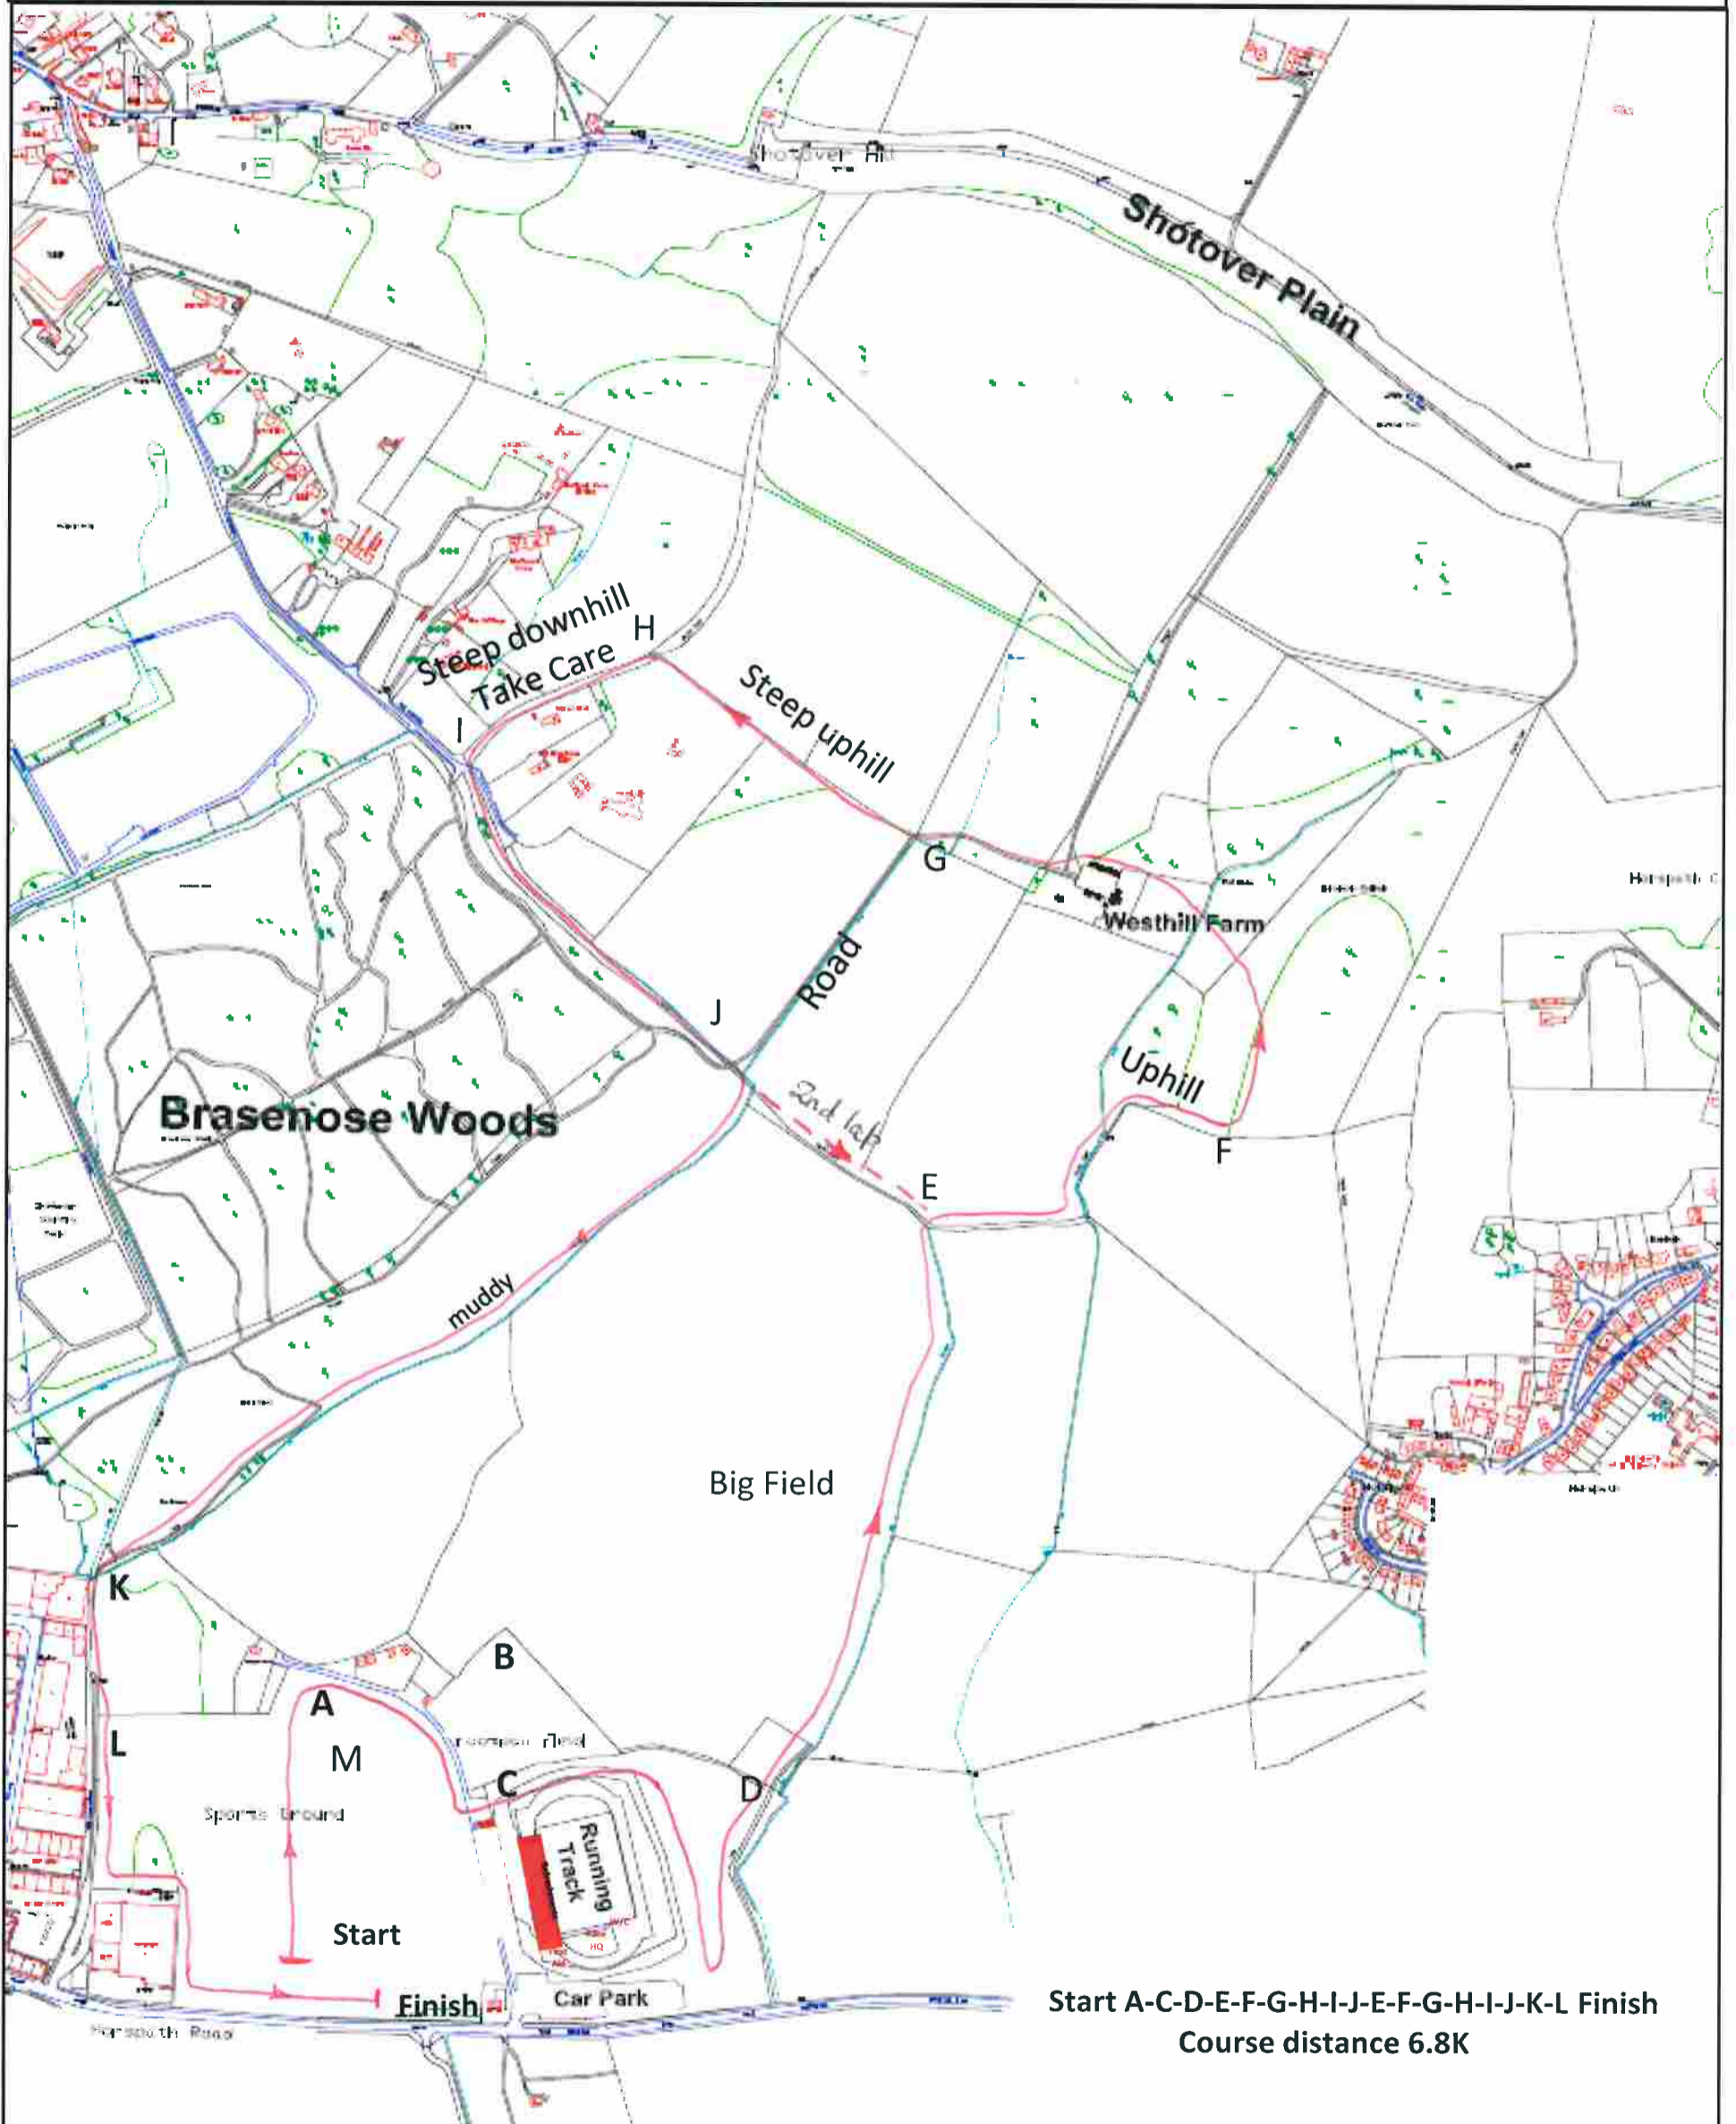

Oxford Mail XC January 6<sup>th</sup> 2019, Shotover Park,  
Race 6 U15 Girls and U17 Girls at 10:45

Start A-C-D-E-F-G-H-I-J-K-L Finish  
Course distance 4.6K

Oxford Mail XC January 6<sup>th</sup> 2019, Shotover Park,  
Race 7 U15 Boys and U17 Boys at 11:00

Start A-C-D-E-F-G-H-I-J-K-L Finish  
Course distance 4.8K

Oxford Mail XC January 6<sup>th</sup> 2019, Shotover Park,  
 Race 8 Senior & Veteran Men at 11:20

Start A-C-D-E-F-G-H-I-J-K-L  
 -A-C-D-E-F-G-H-I-J-K-L Finish  
 Course distance 9.0K

Oxford Mail XC January 6<sup>th</sup> 2019, Shotover Park,  
 Race 9 Senior & Veteran Women at 12:00

Start A-C-D-E-F-G-H-I-J-E-F-G-H-I-J-K-L Finish  
 Course distance 6.8K