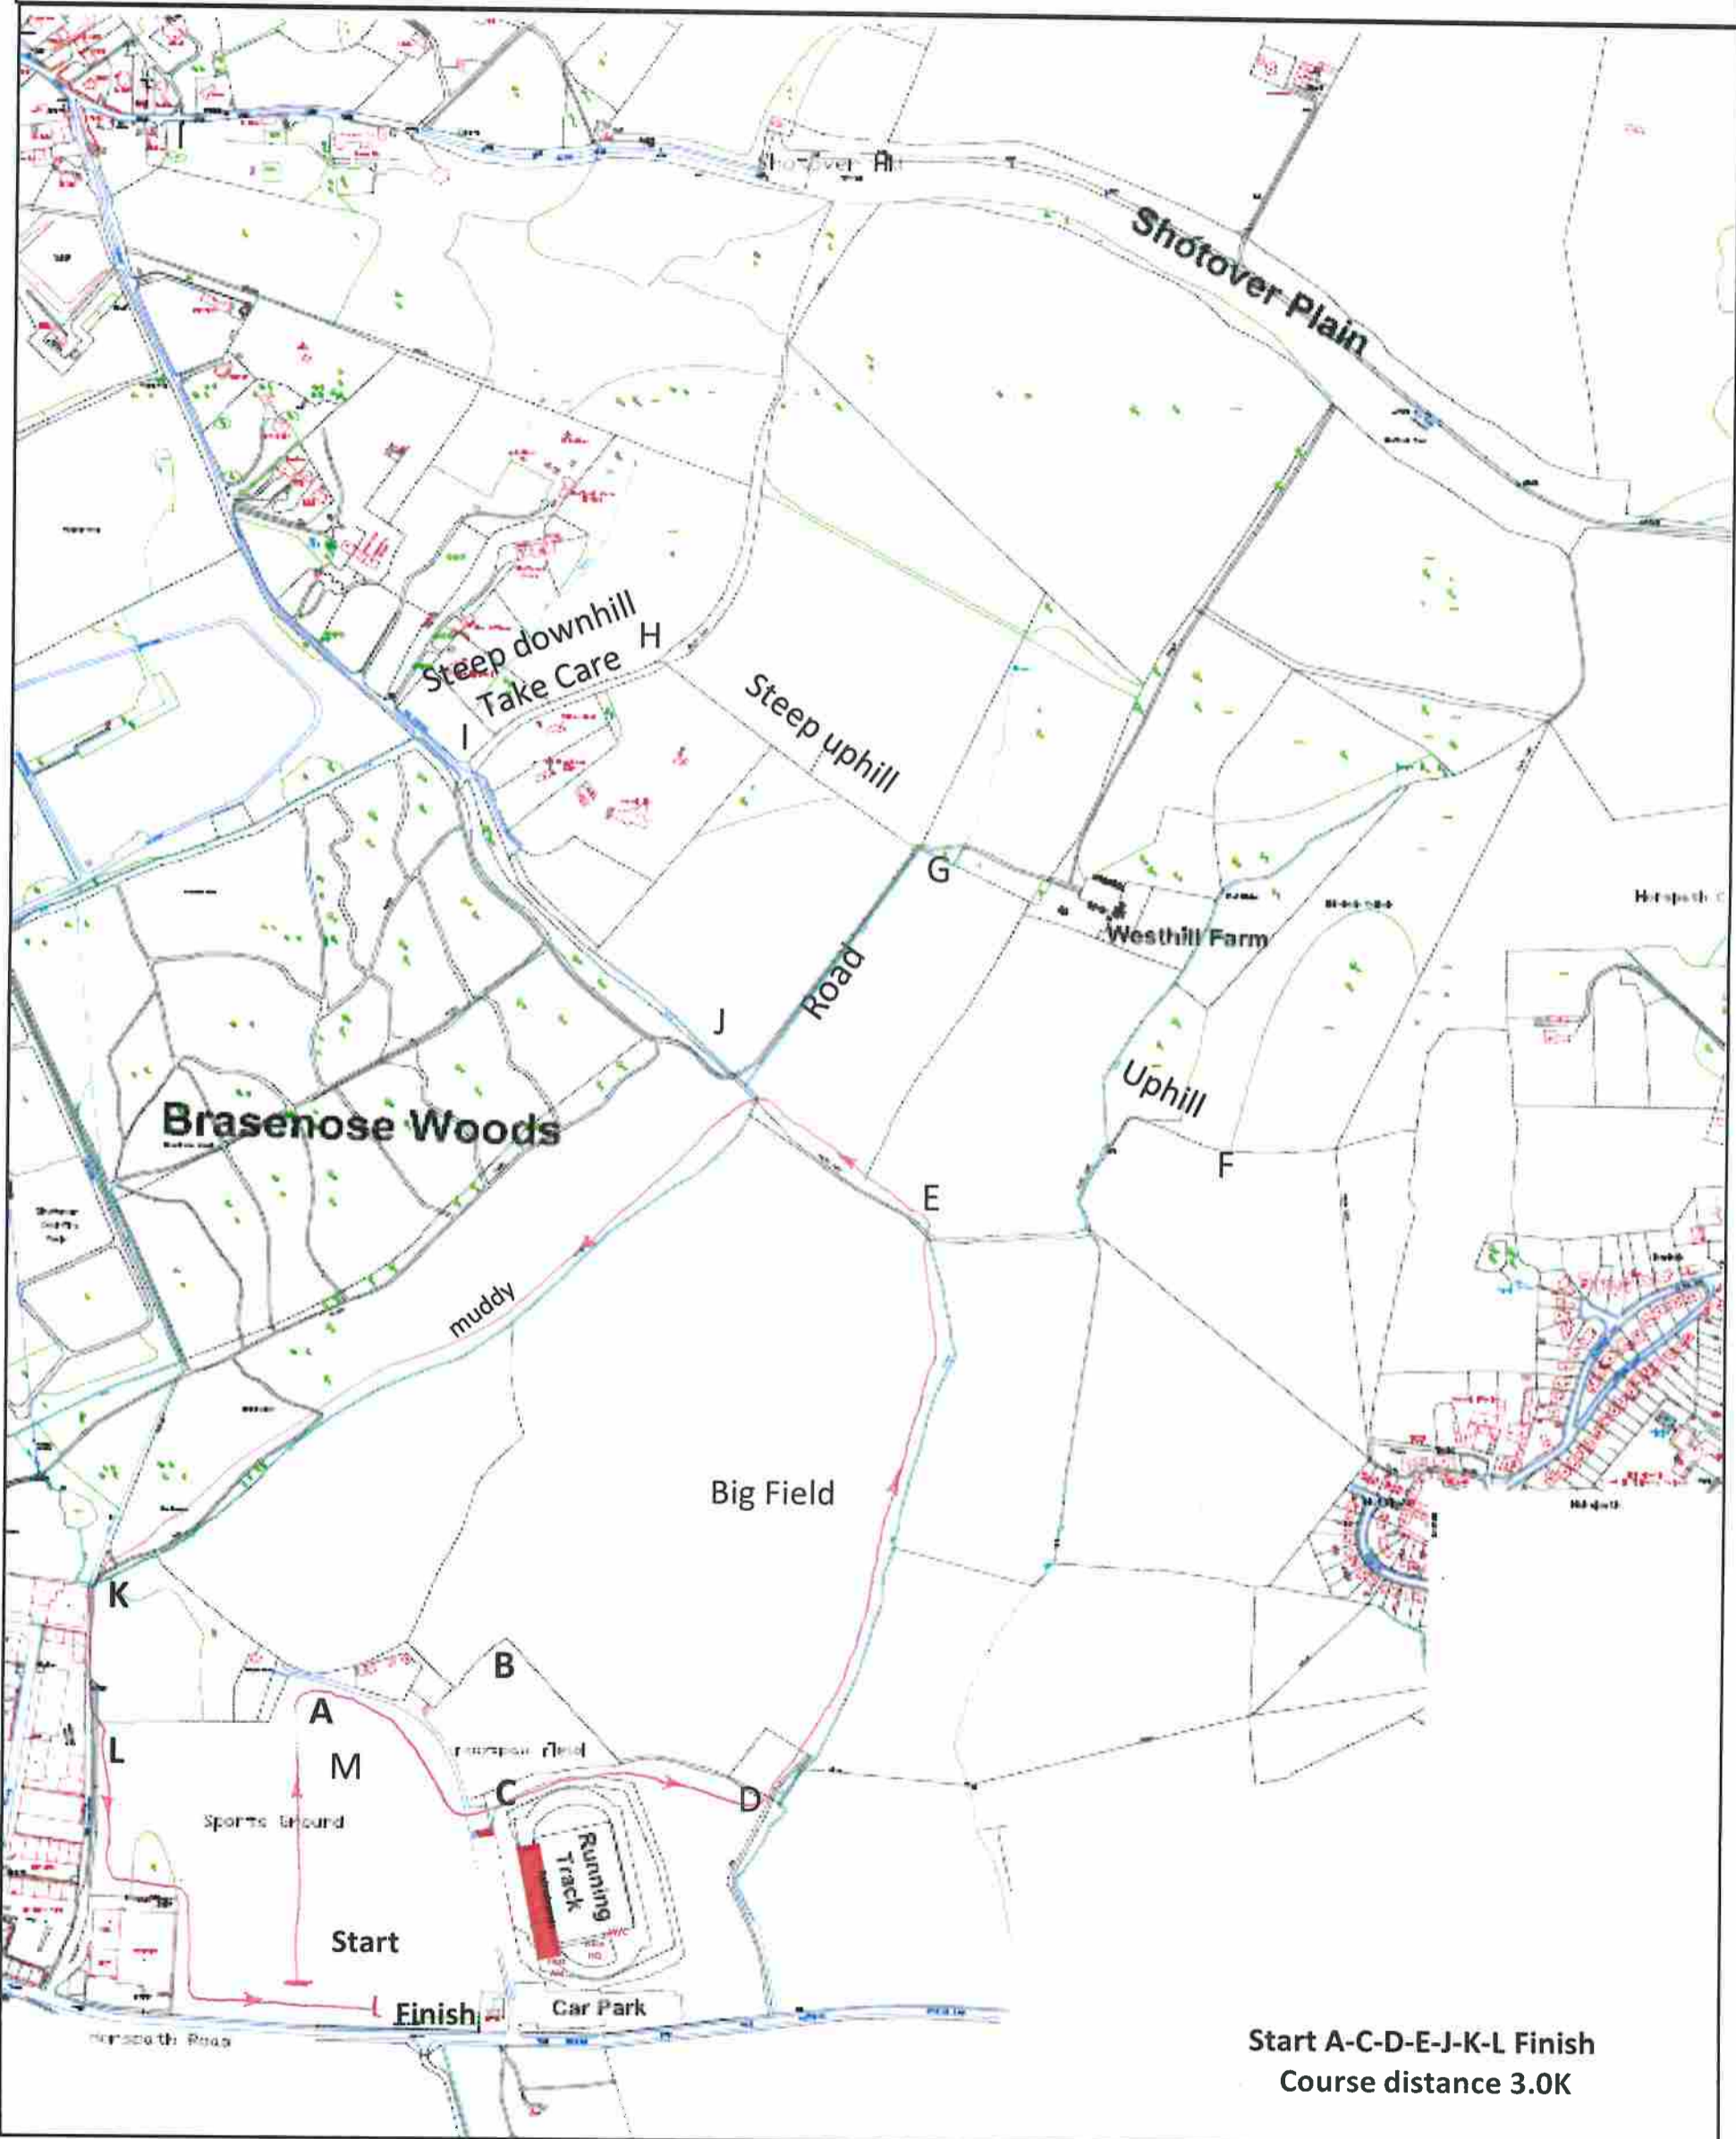

Oxford Mail XC January 6<sup>th</sup> 2019, Shotover Park,  
Race 1 U9 Girls and Boys at 9:55

Start M-C-A-L Finish  
Course distance 1.2K

Oxford Mail XC January 6<sup>th</sup> 2019, Shotover Park,  
Race 2 U11 Girls at 10:00  
Race 3 U11 Boys at 10:10

Start A-B-C-A-L Finish  
Course distance 1.5K

Oxford Mail XC January 6<sup>th</sup> 2019, Shotover Park,  
Race 4 U13 Girls at 10:20  
Race 5 U13 Boys at 10:30

Start A-C-D-E-J-K-L Finish  
Course distance 3.0K

Oxford Mail XC January 6<sup>th</sup> 2019, Shotover Park,  
Race 6 U15 Girls and U17 Girls at 10:45

Start A-C-D-E-F-G-H-I-J-K-L Finish  
Course distance 4.6K

Oxford Mail XC January 6<sup>th</sup> 2019, Shotover Park,  
Race 7 U15 Boys and U17 Boys at 11:00

Oxford Mail XC January 6<sup>th</sup> 2019, Shotover Park,  
 Race 9 Senior & Veteran Women at 12:00

Start A-C-D-E-F-G-H-I-J-E-F-G-H-I-J-K-L Finish  
 Course distance 6.8K