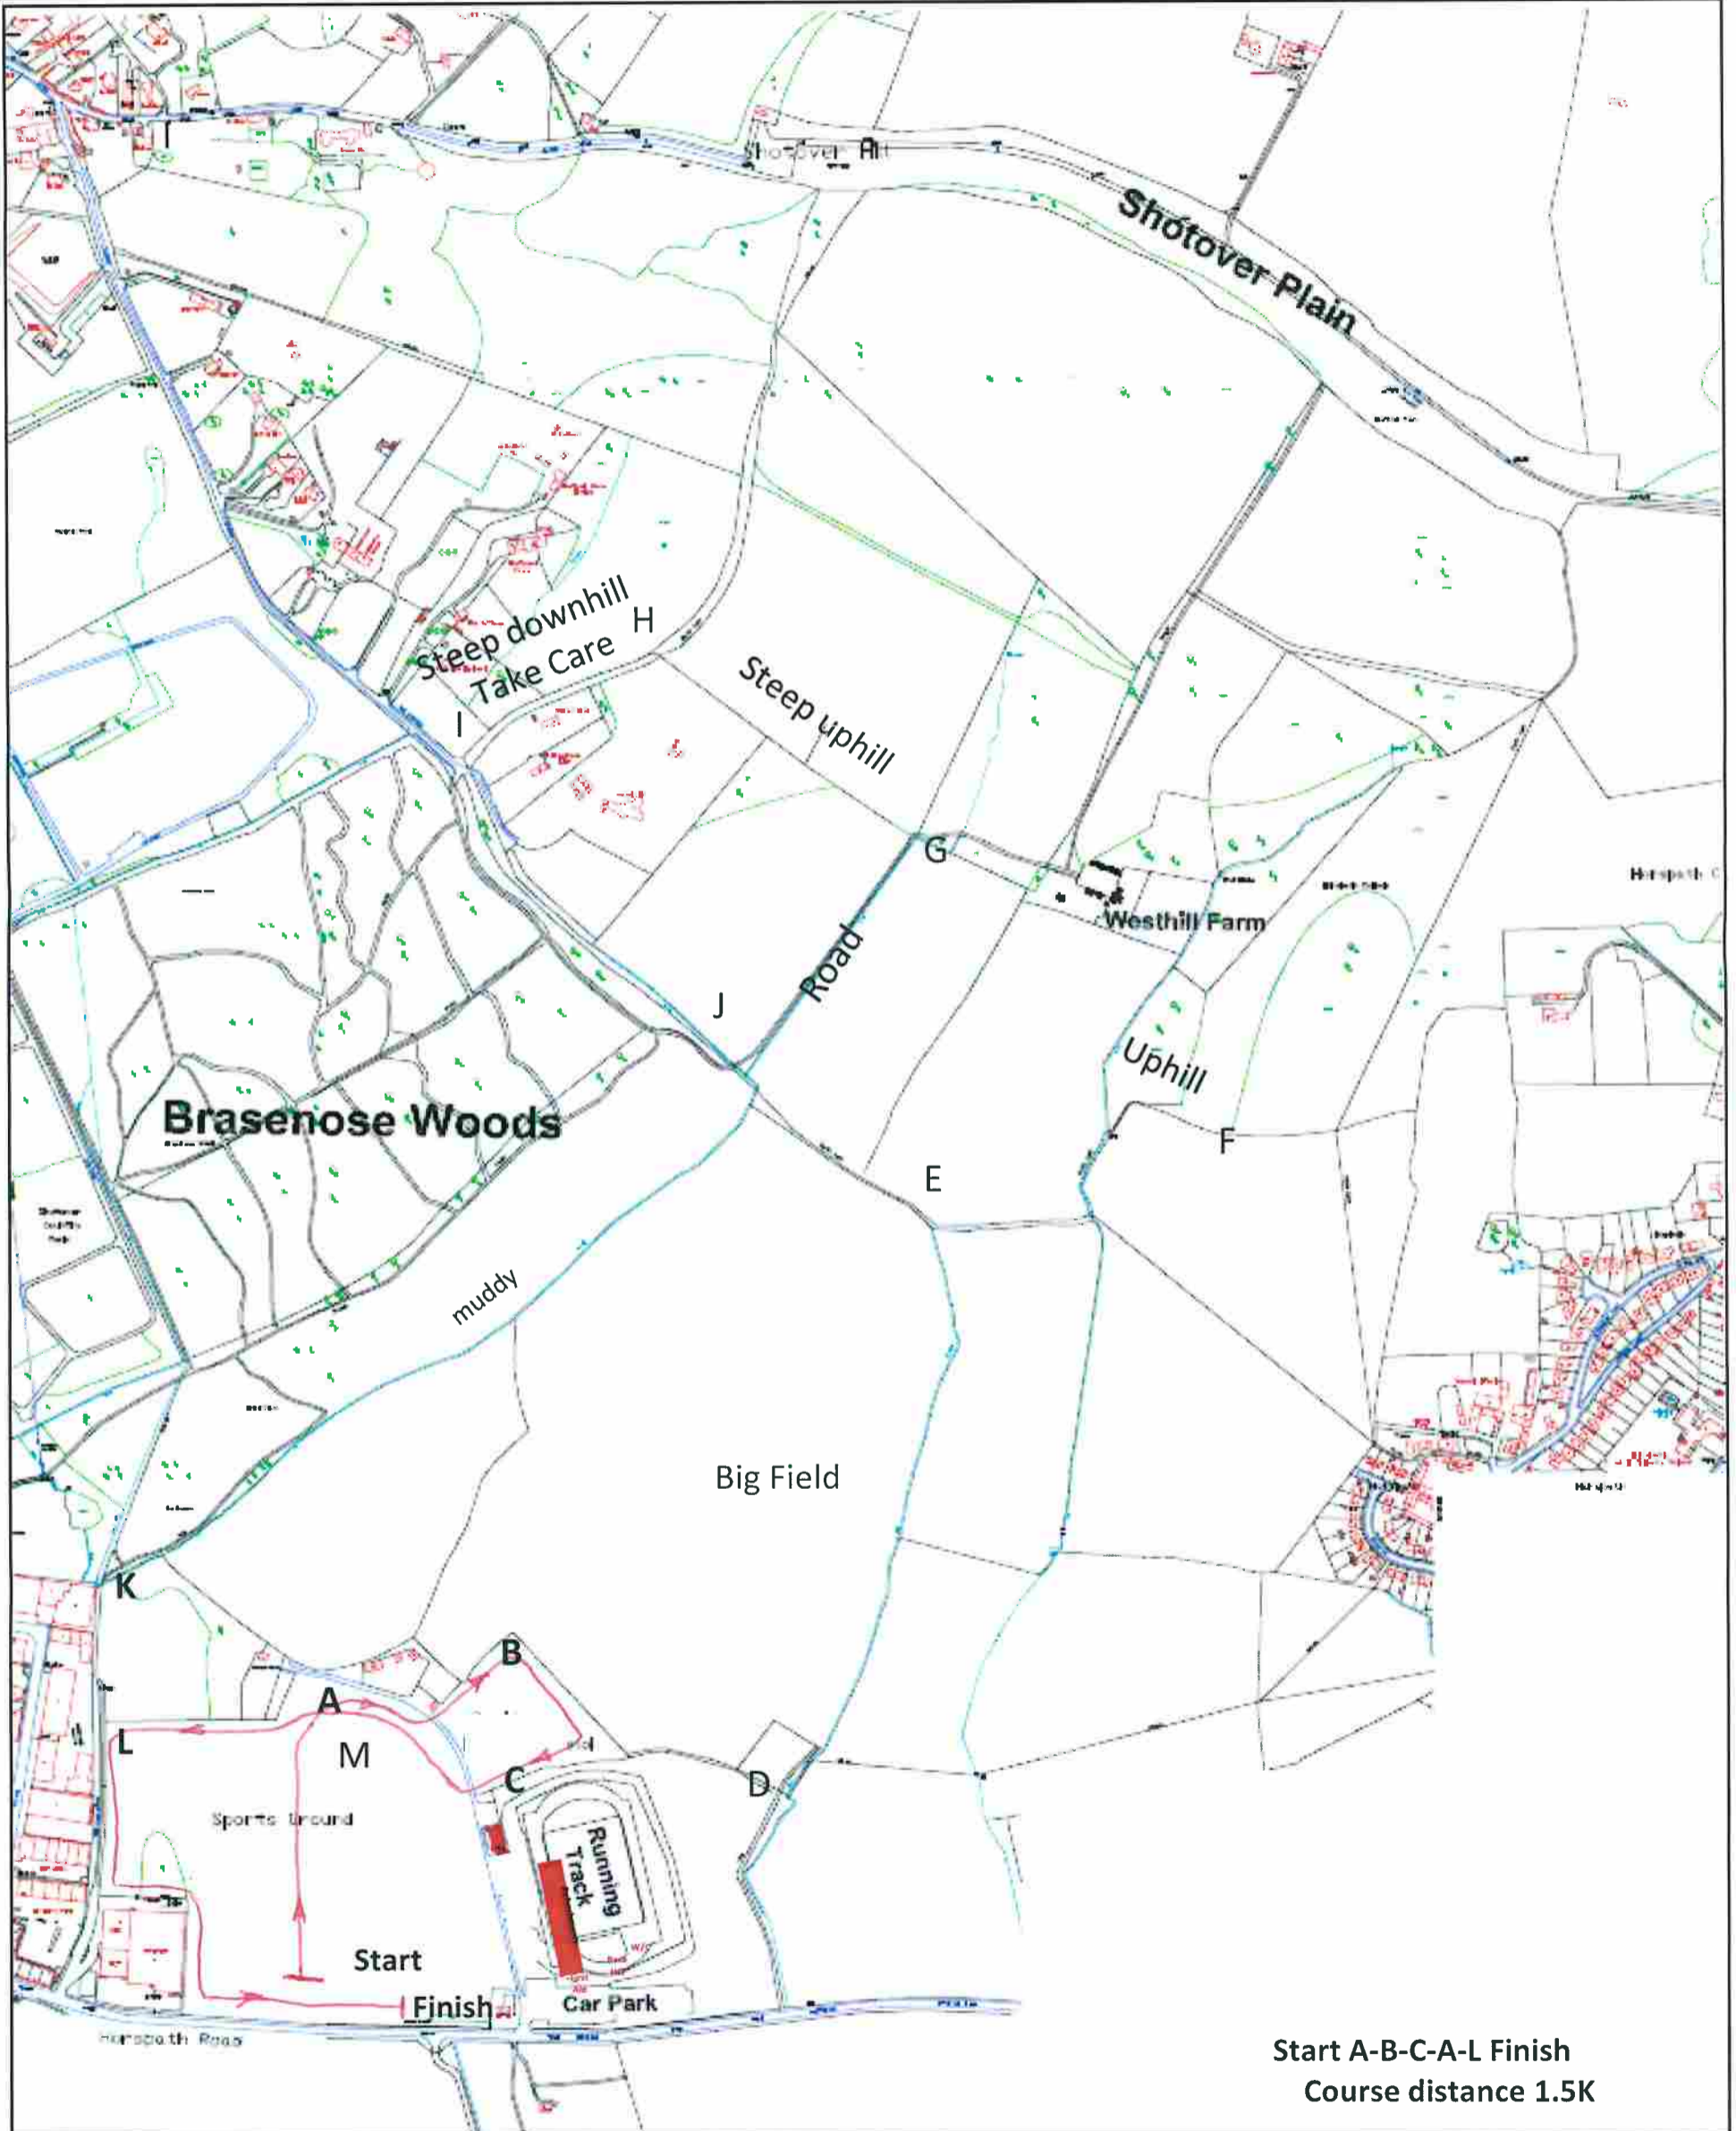

Start A-B-C-A-L Finish  
Course distance 1.5K

Oxford Mail XC January 6<sup>th</sup> 2019, Shotover Park,  
Race 4 U13 Girls at 10:20  
Race 5 U13 Boys at 10:30

Start A-C-D-E-J-K-L Finish  
Course distance 3.0K

Oxford Mail XC January 6<sup>th</sup> 2019, Shotover Park,  
Race 6 U15 Girls and U17 Girls at 10:45

Start A-C-D-E-F-G-H-I-J-K-L Finish  
Course distance 4.6K

Oxford Mail XC January 6<sup>th</sup> 2019, Shotover Park,  
Race 7 U15 Boys and U17 Boys at 11:00

Oxford Mail XC January 6<sup>th</sup> 2019, Shotover Park,  
 Race 9 Senior & Veteran Women at 12:00

Start A-C-D-E-F-G-H-I-J-E-F-G-H-I-J-K-L Finish  
 Course distance 6.8K